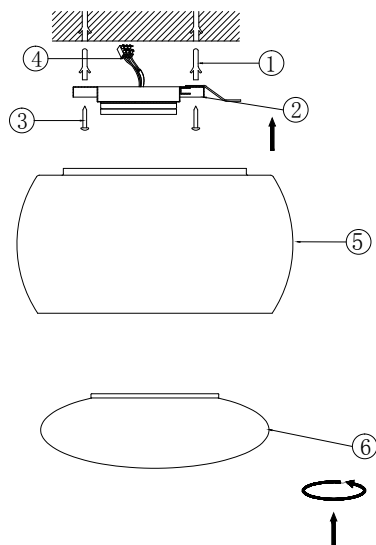

# Instruction

MOD074CL-L13B3K

MAX 13W  
700 Lumen

Model: MOD074CL-L13B3K  
Collection: Modern  
Series: Solen

Ceiling Lamps