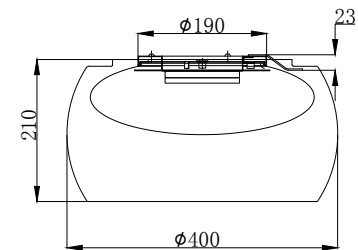

# Instruction

MOD074CL-L13B3K

MAX 13W  
700 Lumen

Model: MOD074CL-L13B3K  
Collection: Modern  
Series: Solen

Ceiling Lamps