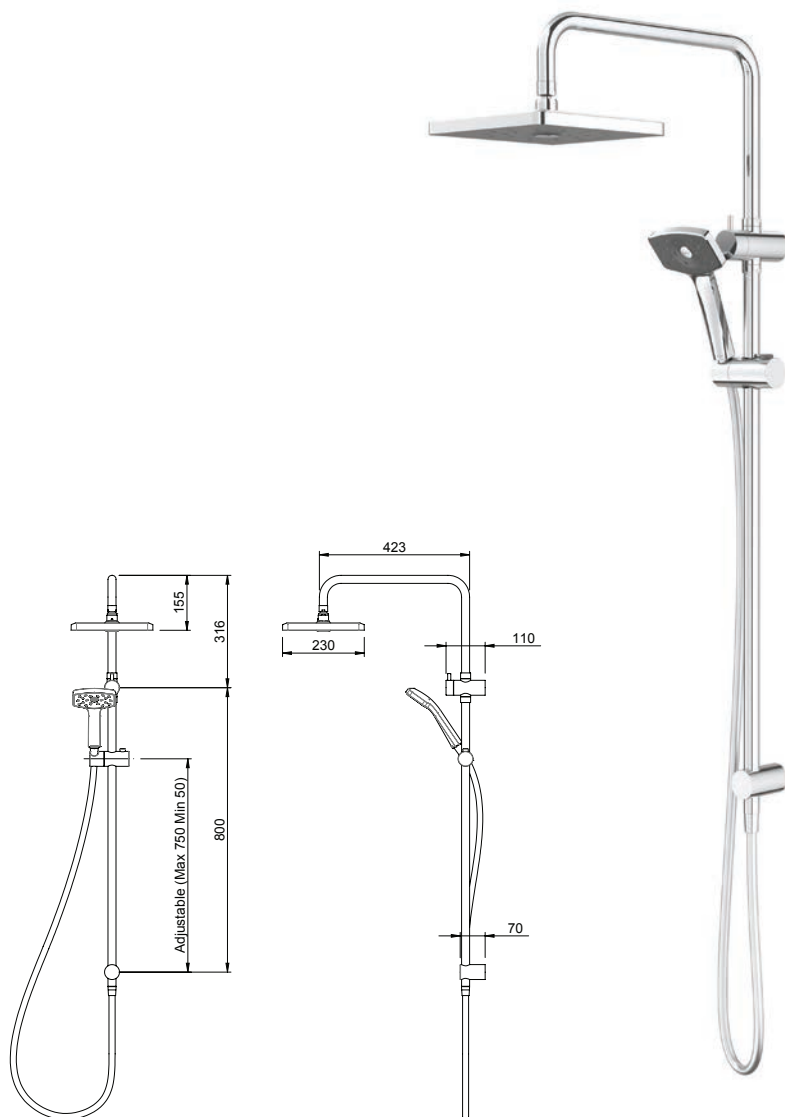

Satinjet® WAIPORI SHOWER SYSTEM

Satinjet®. The unmistakable feeling of 300,000 droplets per second.

Unlike conventional showers, Satinjet uses unique twin-jet technology to create optimum water droplet size and pressure, with over 300,000 droplets per second providing greater warmth and coverage. The result is an immersive, full-body experience.

CONSTRUCTION: Brass rail

CLASSIFICATION: Suitable for mains pressure only

INLET CONNECTIONS: 1/2" BSP Female

WORKING PRESSURE: 150 - 500kPa

DIMENSIONS FOR FITTING: 50 - 800mm retro-fit pitch

OPERATING TEMPERATURE: 5 °C - 70 °C

WATERFLOW RATE: 9.0 l/m

- Wet rail
- Adjustable slider
- Diverter to switch showerheads
- Flexible smooth hose included
- 3 star WELS rated on low pressure (9.0 l/m)

WASSCPGR

Chrome

<http://www.methven.com/nz/waipori-satinjet-shower-system-o>