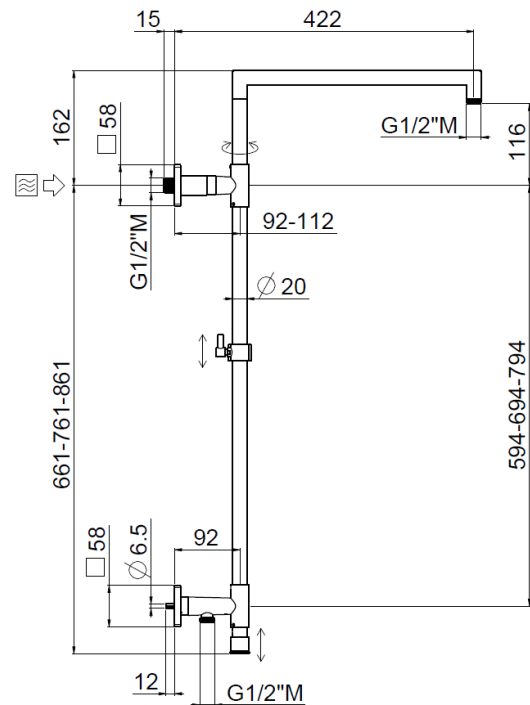

Square high wall outlet

Square high wall outlet, Inspectable MySlim shower head
30414/IA-B-CR

TECHNICAL INFORMATION

Turning shower column with adjustable mounting and articulated shower holder, high water connection integrated in the upper holder, diverter, column height adjustable with optional extension kit. MySlim square non-liming inspectable shower head 300x300 in chromed stainless steel. One jet square shower in Brass. PVC double anti-torsion flexible hose cm 150. Wheelbase 700 mm. CHROME

PICTURE

SPARE PARTS

FEATURES

Rain jet

Non-liming

adjustable telescopic shower column

double anti-torsion

TECHNICAL DRAWING