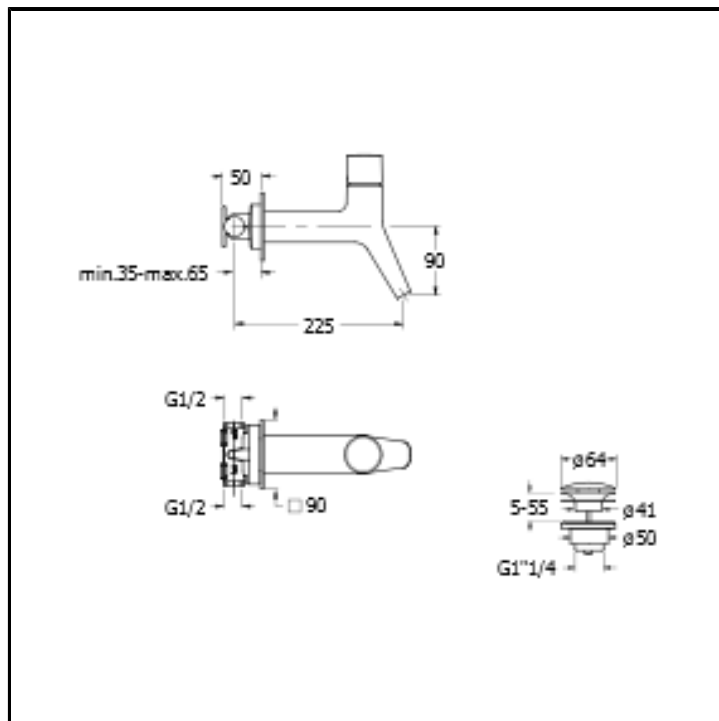

Complete wall mounted basin mixer LARGE with 1"1/4 Up&Down waste

## FEATURES (MODEL NAME SIDE)

- Large