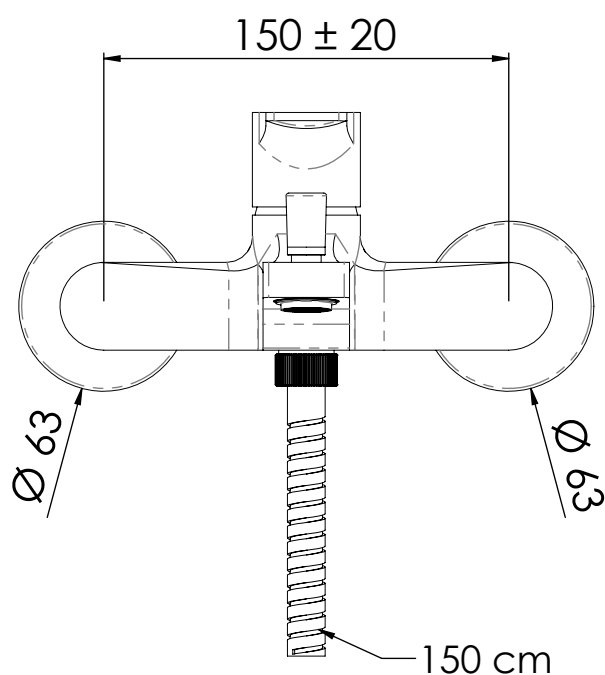

DANIEL
RUBINETTERIE

MILANO

SCHEDA TECNICA TECHNICAL FEATURES

ART. COD.

RX610

MATERIALI / MATERIALS

OTTONE CROMATO / CHROME PLATED BRASS

CROMATURA / CHROME PLATING