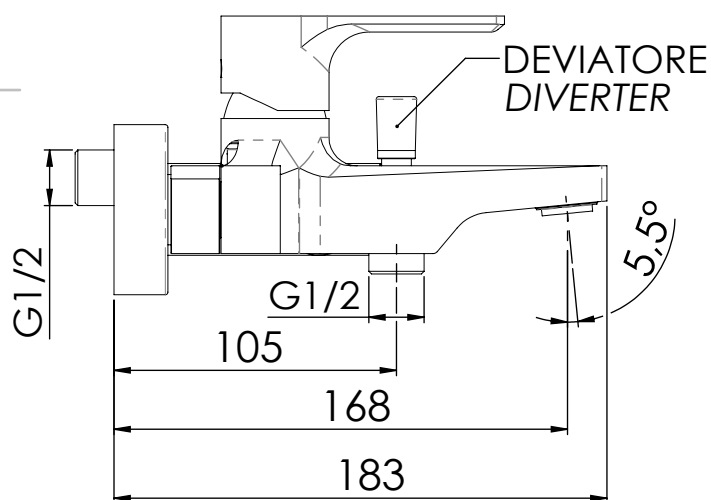

DANIEL
RUBINETTERIE

MILANO

SCHEDA TECNICA TECHNICAL FEATURES

ART. COD.

RX610

MATERIALI / MATERIALS

OTTONE CROMATO / CHROME PLATED BRASS

CROMATURA / CHROME PLATING