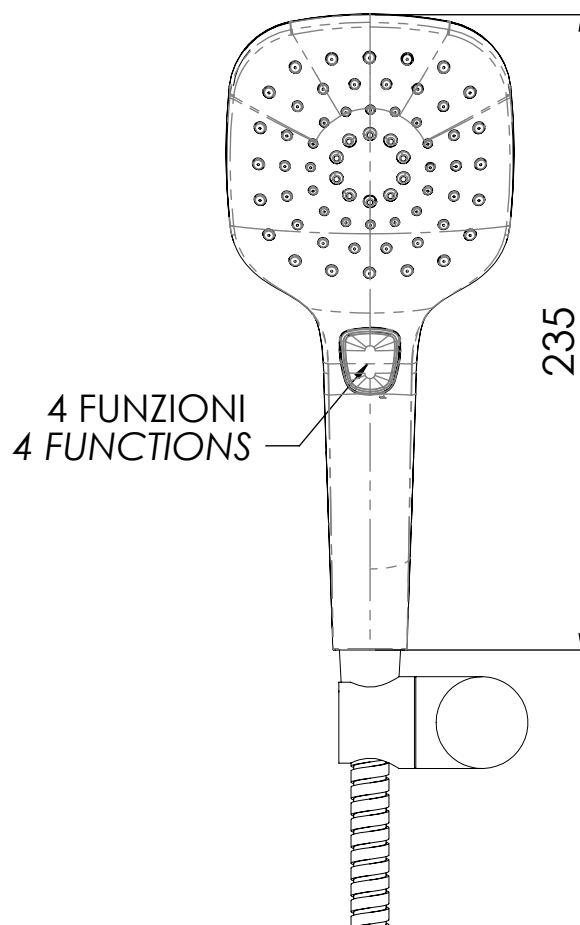

DANIEL
RUBINETTERIE

MILANO

SCHEDA TECNICA TECHNICAL FEATURES

ART. COD.

RX610

MATERIALI / MATERIALS

OTTONE CROMATO / CHROME PLATED BRASS

CROMATURA / CHROME PLATING