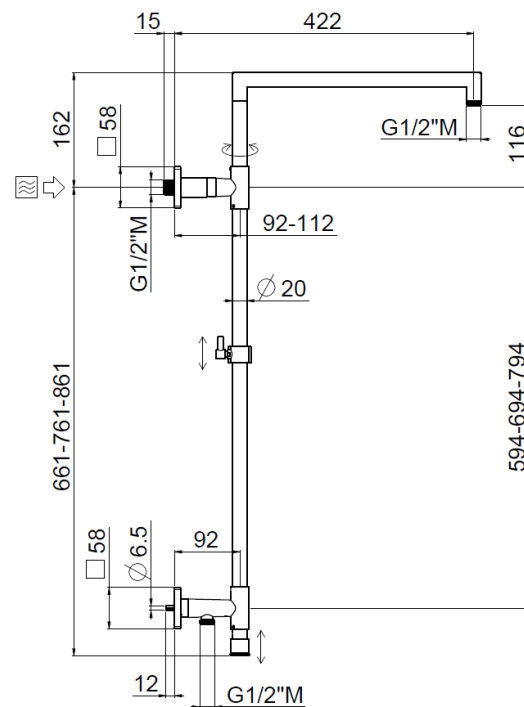

Square high wall outlet

Square high wall outlet, Inspectable MySlim shower head
30413/IA-B-CR

TECHNICAL INFORMATION

Turning shower column with adjustable mounting and articulated shower holder, high water connection integrated in the upper holder, diverter, column height adjustable with optional extension kit. MySlim square non-liming inspectable shower head 240x240 in chromed stainless steel. One jet square shower in Brass. PVC double anti-torsion flexible hose cm 150. Wheelbase 700 mm. CHROME

PICTURE

SPARE PARTS

FEATURES

Rain jet

Non-liming

adjustable telescopic shower column

double anti-torsion

TECHNICAL DRAWING