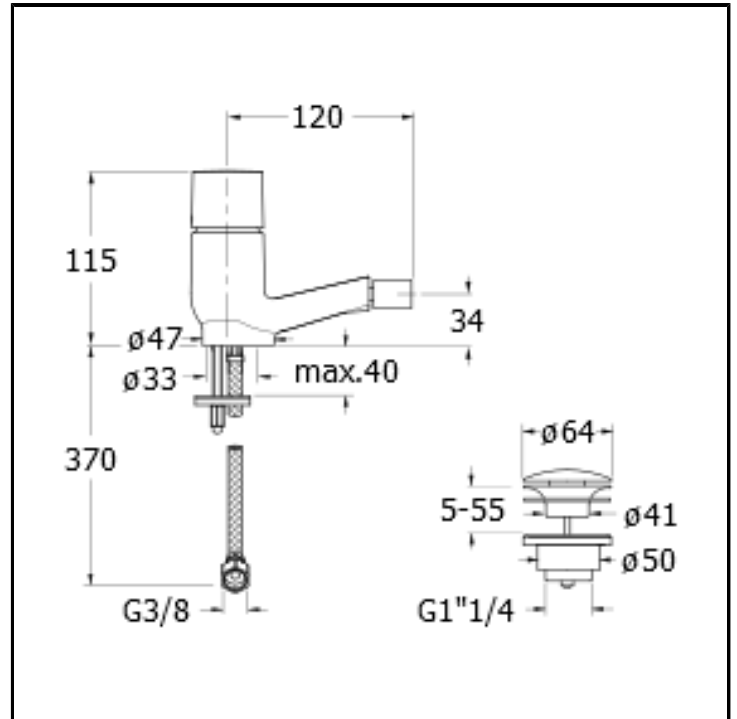

CRIRU320

Bidet mixer with 1"1/4 Up&Down waste

FINITURE

- White matt
- Chrome
- Black matt

FEATURES FROM TECHNOLOGIES

-
-

COMMAND

- Monocontrol