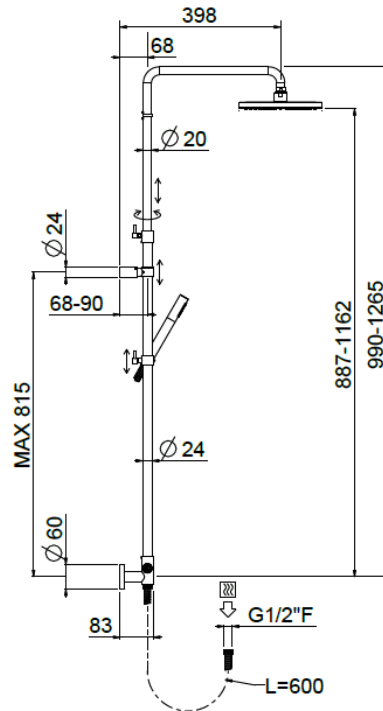

Bridge telescopic exposed

Bridge telescopic exposed, Stick shower head
32678X/ED-CRX

TECHNICAL INFORMATION

Bridge turning shower column with adjustable mounting with articulated shower holder, external holder with flexible hose cm 60, adjustable upper holder and diverter. Non-liming inspectable round shower head Ø250 in chromed stainless steel. ABS non-liming inspectable one jet round shower. PVC smooth double anti-torsion flexible hose cm 150. CHROME

Flow rate:

? Doccia o soffione?

PICTURE

SPARE PARTS

FEATURES

Rain jet

Non-liming

adjustable
telescopic shower
column

double anti-
torsion

TECHNICAL DRAWING

FINISHINGS