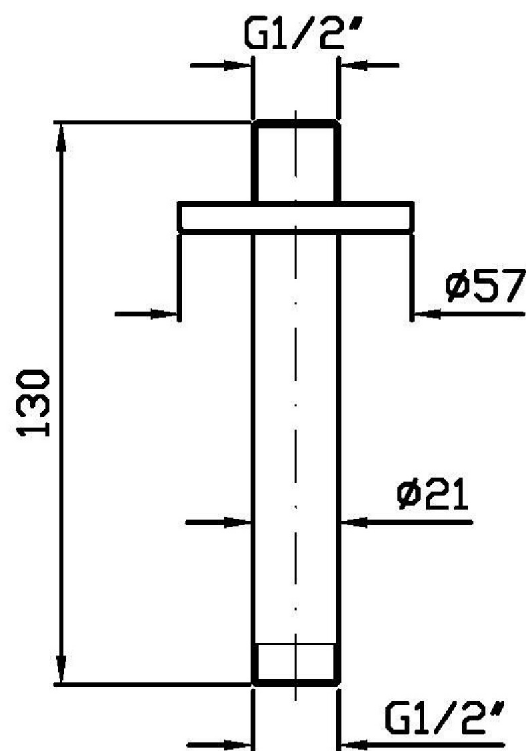

## SHOWER

Z93026

Braccio doccia a soffitto. / Ceiling mounted shower arm.

Braccio doccia a soffitto. Lunghezza 130 mm.

Ceiling mounted shower arm. Length 130 mm.

## SHOWER

Z93026

Disegno Complessivo / Overall Drawing

## SHOWER

Z93026

Pesi e Misure / Weights and Sizes

Peso ( Kg ) Weight ( lb )	0,19 ( Kg )	0,42 ( lb )
Volume test ( dc3 ) - ( in3 )	0,66 ( dc3 )	40,28 ( in3 )
h ( mm ) - ( in )	30,00 ( mm )	1,18 ( in )
L1 ( mm ) - ( in )	112,00 ( mm )	4,41 ( in )
L2 ( mm ) - ( in )	195,00 ( mm )	7,68 ( in )