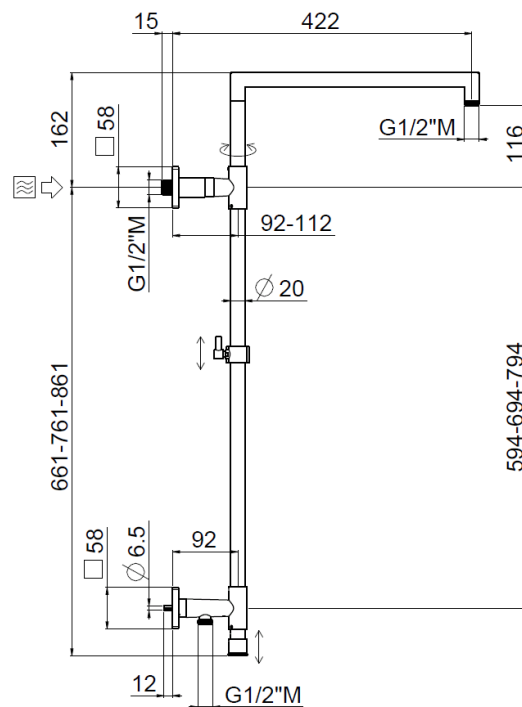

Square high wall outlet

Square high wall outlet, Inspectable MySlim shower head
32414/IA-B-CR

TECHNICAL INFORMATION

Turning shower column with adjustable mounting and articulated shower holder, high water connection integrated in the upper holder, diverter, column height adjustable with optional extension kit. MySlim square non-liming inspectable shower head 300x300 in chromed stainless steel. One jet square shower in ABS. PVC double anti-torsion flexible hose cm 150. Wheelbase 700 mm. CHROME

PICTURE

SPARE PARTS

FEATURES

Rain jet

Non-liming

adjustable telescopic shower column

double anti-torsion

TECHNICAL DRAWING