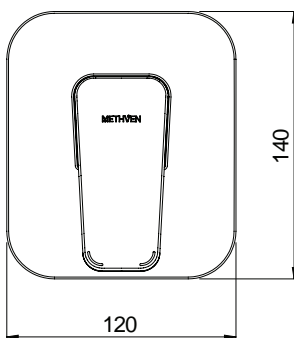

WAIPORI SHOWER MIXER

CONSTRUCTION: Brass body

CARTRIDGE: Ceramic

CLASSIFICATION: Suitable for mains pressure only

INLET CONNECTIONS: 1/2" BSP Male

OUTLET CONNECTIONS: 1/2" BSP Male

WORKING PRESSURE: 150 - 1000kPa

OPERATING TEMPERATURE: 5 °C - 80 °C

- Large 140 x 120mm metal backplate
- DR brass body for greater durability and safe water
- Concealed screws to positively fasten faceplate
- Two dome covers provided for greater installation tolerance
- Brass feet for ease of installation