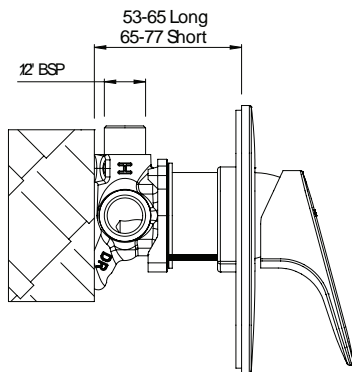

WAIPORI SHOWER MIXER

CONSTRUCTION: Brass body

CARTRIDGE: Ceramic

CLASSIFICATION: Suitable for mains pressure only

INLET CONNECTIONS: 1/2" BSP Male

OUTLET CONNECTIONS: 1/2" BSP Male

WORKING PRESSURE: 150 - 1000kPa

OPERATING TEMPERATURE: 5 °C - 80 °C

- Large 140 x 120mm metal backplate
- DR brass body for greater durability and safe water
- Concealed screws to positively fasten faceplate
- Two dome covers provided for greater installation tolerance
- Brass feet for ease of installation