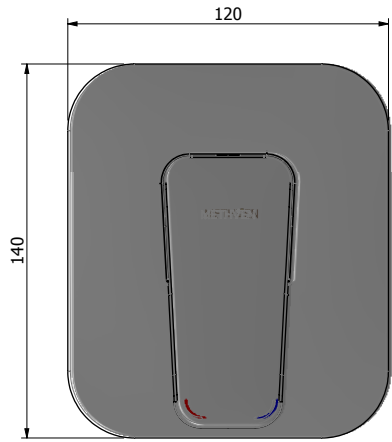

REV	DESCRIPTION	DATE	BY	ECA

<b>Dimensions in mm</b>
Scale: 1:2
<b>DO NOT SCALE</b>

TOLERANCES UNLESS SPECIFIED OTHERWISE	
LINEAR 0 ± 0.4 0.0 ± 0.2 0.00 ± 0.1	ANGLES ± 3° SURFACE FINISH: 1.6/√
CONCENTRICITY © 0.1 ALL Ø ABOUT COMMON CENTRELINE	

DRAWN: C Bauer 15/07/2016	CHECKED: Select checked by
MATERIAL: Refer parts	MASS: g
COLOUR:	FINISH:
DESCRIPTION: <b>WAIPORI SHOWER MIXER - SP</b>	

<b>mETHVEN LIMITED</b> Private Bag 19996, Auckland 1746 447 Rosebank Road, Avondale, Auckland 1026 PH (+649) 829-0429 FAX (+649) 829-0439	Sheet 1 of 1
	Sheet size A3
	<b>WAHPSCP</b> REV <b>A</b>