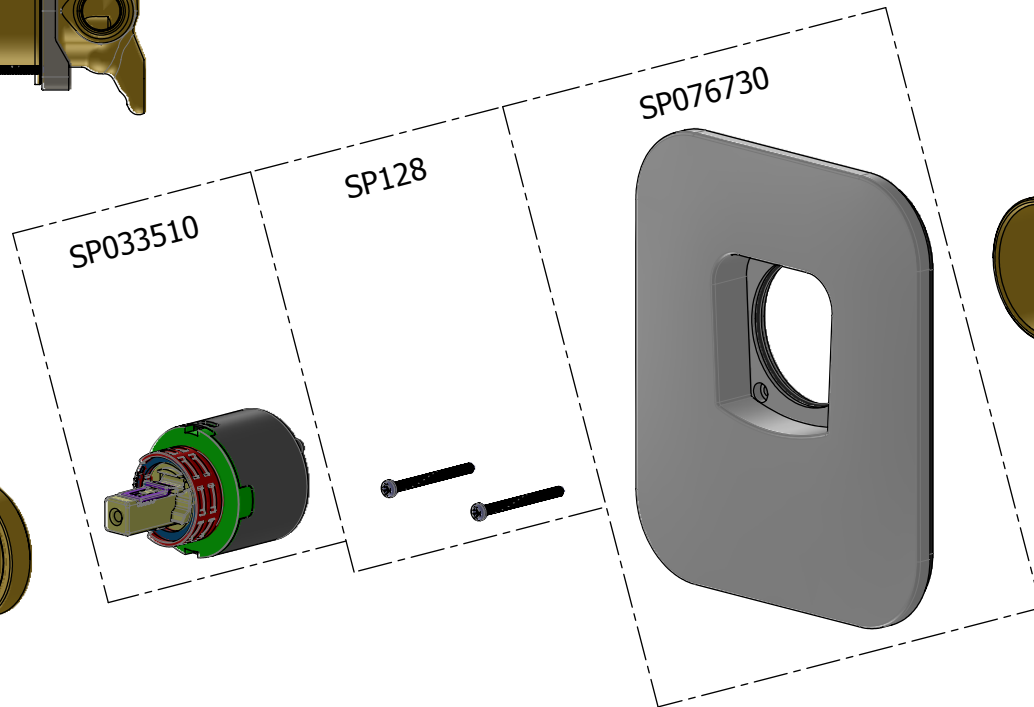

REV	DESCRIPTION	DATE	BY	ECA

<b>Dimensions in mm</b>
Scale: 1:2
<b>DO NOT SCALE</b>

TOLERANCES UNLESS SPECIFIED OTHERWISE	
LINEAR 0 ± 0.4 0.0 ± 0.2 0.00 ± 0.1	ANGLES ± 3° SURFACE FINISH: 1.6/√
CONCENTRICITY © 0.1 ALL Ø ABOUT COMMON CENTRELINE	

DRAWN: C Bauer 15/07/2016	CHECKED: Select checked by
MATERIAL: Refer parts	MASS: g
COLOUR:	FINISH:
DESCRIPTION: <b>WAIPORI SHOWER MIXER - SP</b>	

<b>mETHVEN LIMITED</b> Private Bag 19996, Auckland 1746 447 Rosebank Road, Avondale, Auckland 1026 PH (+649) 829-0429 FAX (+649) 829-0439	Sheet 1 of 1
	Sheet size A3
	<b>WAHPSCP</b> REV <b>A</b>