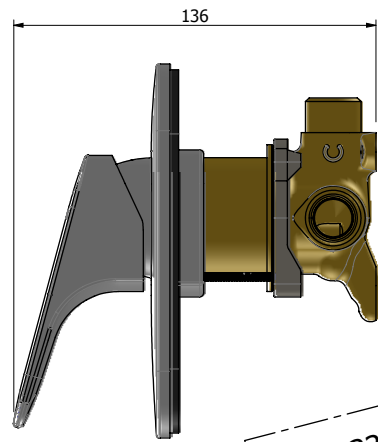

REV	DESCRIPTION	DATE	BY	ECA

<b>Dimensions in mm</b>
Scale: 1:2
<b>DO NOT SCALE</b>

TOLERANCES UNLESS SPECIFIED OTHERWISE	
LINEAR 0 ± 0.4 0.0 ± 0.2 0.00 ± 0.1	ANGLES ± 3° SURFACE FINISH: 1.6/√
CONCENTRICITY © 0.1 ALL Ø ABOUT COMMON CENTRELINE	

DRAWN: C Bauer 15/07/2016	CHECKED: Select checked by
MATERIAL: Refer parts	MASS: g
COLOUR:	FINISH:
DESCRIPTION: <b>WAIPORI SHOWER MIXER - SP</b>	

<b>mETHVEN LIMITED</b> Private Bag 19996, Auckland 1746 447 Rosebank Road, Avondale, Auckland 1026 PH (+649) 829-0429 FAX (+649) 829-0439	Sheet 1 of 1
	Sheet size A3
	<b>WAHPSCP</b> REV <b>A</b>