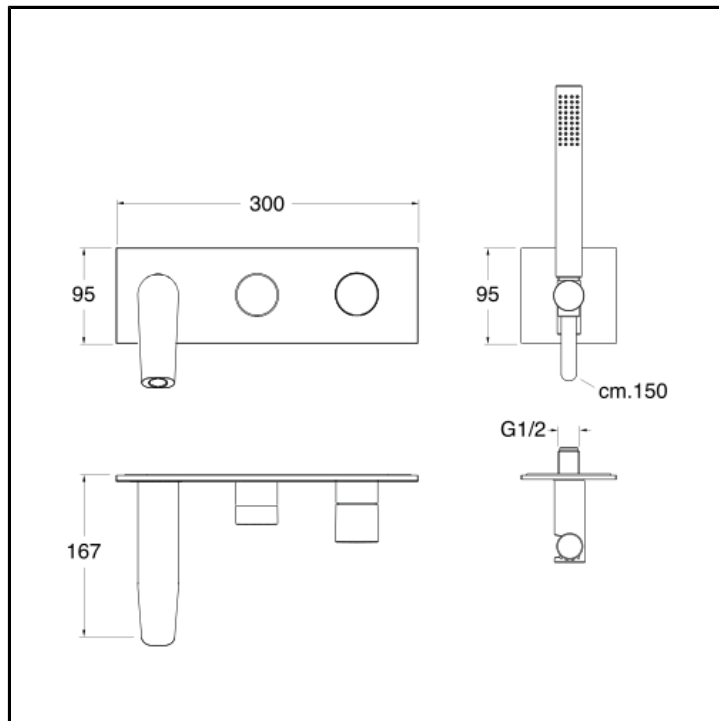

Bath/shower mixer external parts for CRICS100 (right side) - CRICS101 (left side) with 2 outlet diverter, LONG LIFE flexible hose, anti-lime hand shower and metal plate