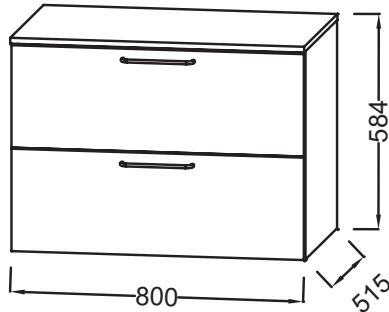

**EB2548-R5**

**Collection:** ODÉON RIVE GAUCHE

**Finish\*:**

**Main features:**

**Features**

- DIMENSIONS: 80 x 0 x 0 cm
- MATERIAL: Lacquer or melamine
- NORMS AND REGULATION: NF
- VERSION: Chrome handle
- HANDLE : Attached wire handle
- FIXING: Installer selects fixings set according to wall support
- WEIGHT: 36 kg
- INSTALLATION TYPE: Wall-hung
- STORAGE TYPE: Drawer
- TYPE OF COORDINATING FURNITURE : Drawer unit
- INSIDE FINISH: Grey

**Consumer benefits**

- PRACTICAL: Additional storage solution
- SOUND COMFORT: Drawers equipped with a damper close system
- PERFECT FINISH: Wide choice of finishes

**Technical drawing**

Product Specification: Drawer unit 80 cm 2 drawers, chrome wire handles. EB2548-R5. Collection: ODÉON RIVE GAUCHE. DIMENSIONS: 80 x 0 x 0 cm. WEIGHT: 36 kg. MATERIAL: Lacquer or melamine. INSTALLATION TYPE: Wall-hung. NORMS AND REGULATION: NF. STORAGE TYPE: Drawer. VERSION: Chrome handle. TYPE OF COORDINATING FURNITURE : Drawer unit. HANDLE : Attached wire handle. INSIDE FINISH: Grey. FIXING: Installer selects fixings set according to wall support.