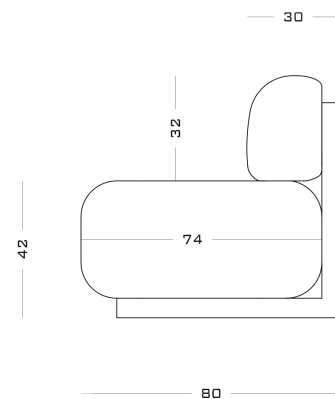

POSSIBLE CUSTOMISATION

- Height
- Width
- Depth
- Seat height