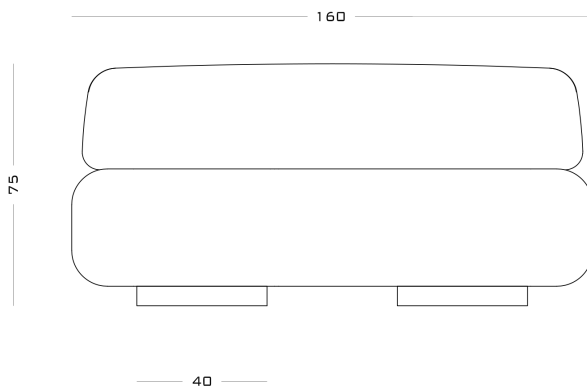

POSSIBLE CUSTOMISATION

- Height
- Width
- Depth
- Seat height