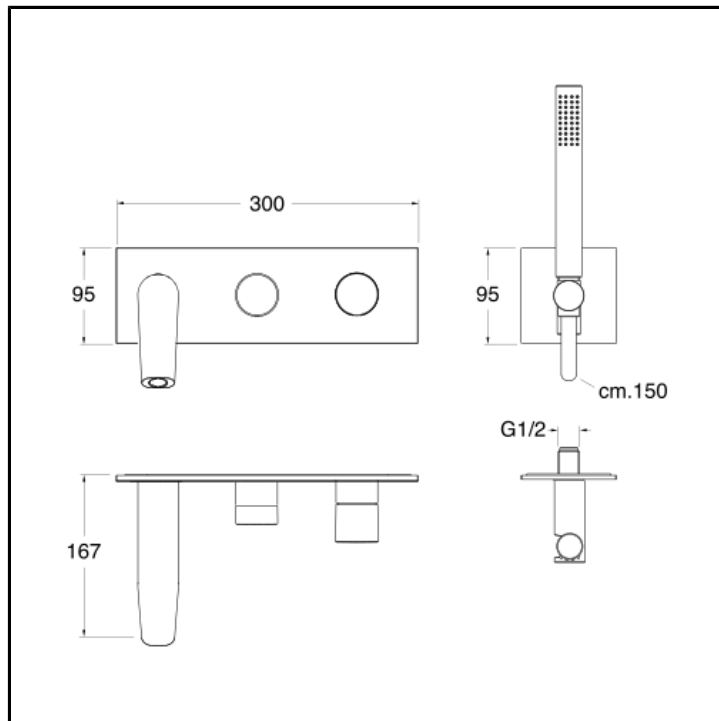

Bath/shower mixer external parts for CRICS100 (right side) - CRICS101 (left side) with 3 outlet diverter, anti-lime hand shower, LONG LIFE flexible hose and metal plate

FINITURE

- White matt
- Chrome
- Black matt