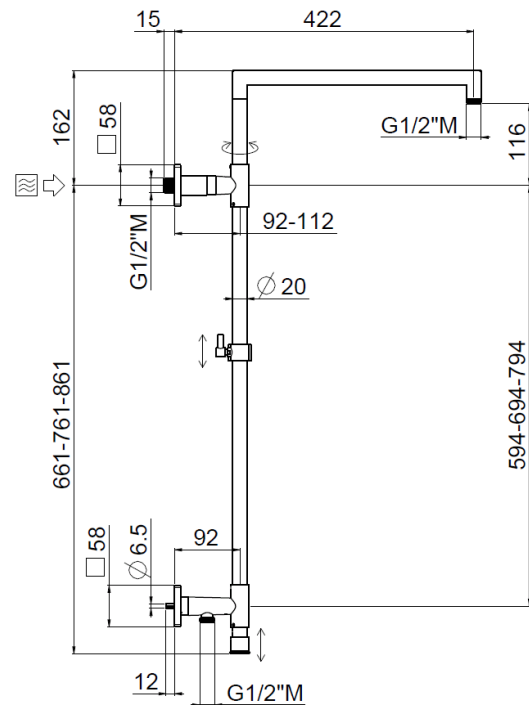

Square high wall outlet

Square high wall outlet, Inspectable MySlim shower head
32413/IA-B-CR

TECHNICAL INFORMATION

Turning shower column with adjustable mounting and articulated shower holder, high water connection integrated in the upper holder, diverter, column height adjustable with optional extension kit. MySlim square non-liming inspectable shower head 240x240 in chromed stainless steel. One jet square shower in ABS. PVC double anti-torsion flexible hose cm 150. Wheelbase 700 mm. CHROME

FEATURES

Rain jet

Non-liming

adjustable telescopic shower column

double anti-torsion

PICTURE

SPARE PARTS

TECHNICAL DRAWING