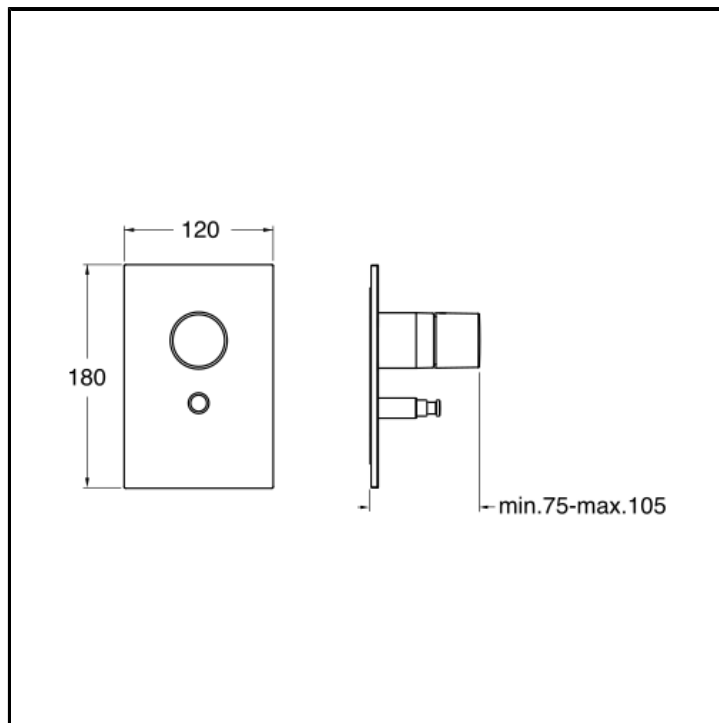

Bath/shower mixer external parts for CRICS535 with 2 outlet diverter and metal plate

FINITURE

- White matt
- Chrome
- Black matt

CHARACTERISTICS

-

COMMAND

- Monocontrol

INSTALLATION