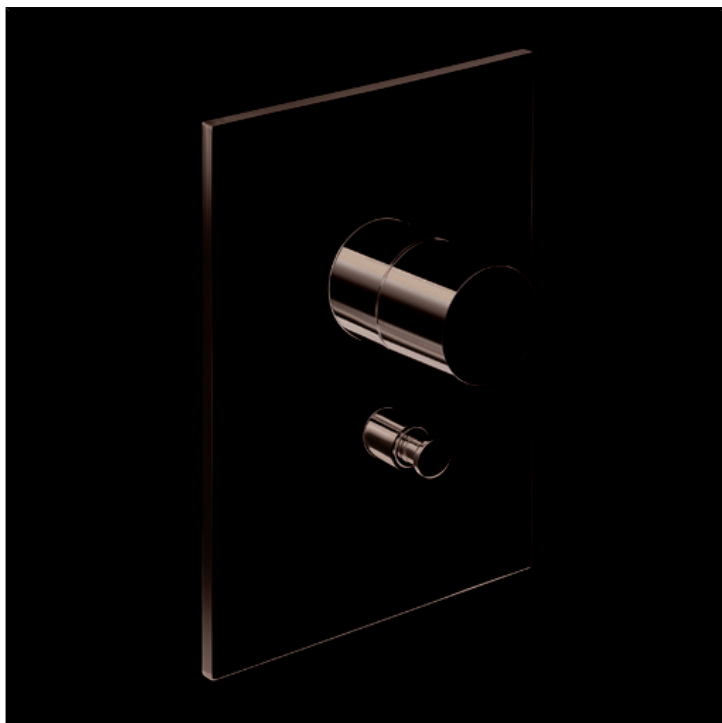

Bath/shower mixer external parts for CRICS535 with 2 outlet diverter and metal plate

FINITURE

- White matt
- Chrome
- Black matt

CHARACTERISTICS

-

COMMAND

- Monocontrol

INSTALLATION

- Wall

TPOLOGY

-
-

ENVIRONMENT

- Bathroom