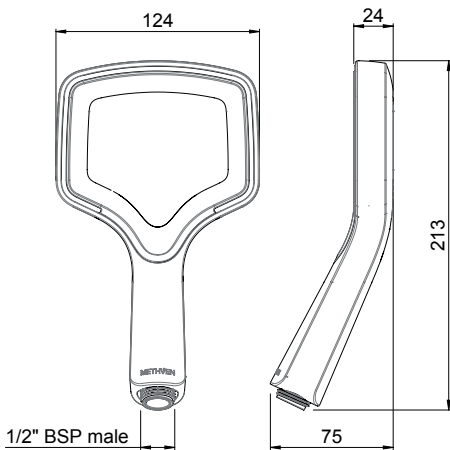

METHVEN

Aurajet®

Rua

Aurajet® RUA HANDSET

Aurajet®. Our most advanced, most invigorating shower experience ever.

Stunning fans of luxuriously dense droplets deliver a highly efficient shower with 20% more spray force and twice the amount of water contact on your skin than a conventional shower*.

* Compared to a Methven Conventional Shower. Flow rate of both products at 7.5L per minute and tested as per AS 3662-2013 Appendix H.