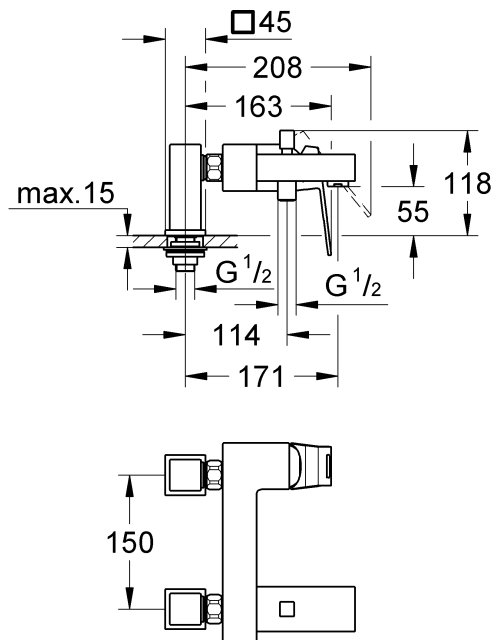

## Eurocube

Ⓕ .....1

ⒼⒷ .....1

Design &amp; Quality Engineering GROHE Germany

99.864.031/ÄM 223119/10.11

**GROHE**  
ENJOY WATER®

23 280

23 143