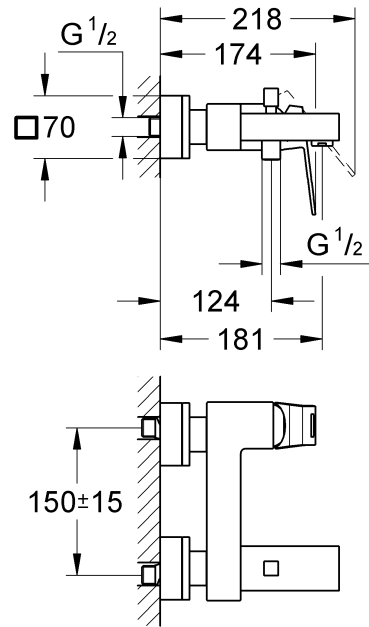

## Eurocube

Ⓕ .....1

ⒼⒷ .....1

Design &amp; Quality Engineering GROHE Germany

99.864.031/ÄM 223119/10.11

**GROHE**  
ENJOY WATER®

23 280

23 143