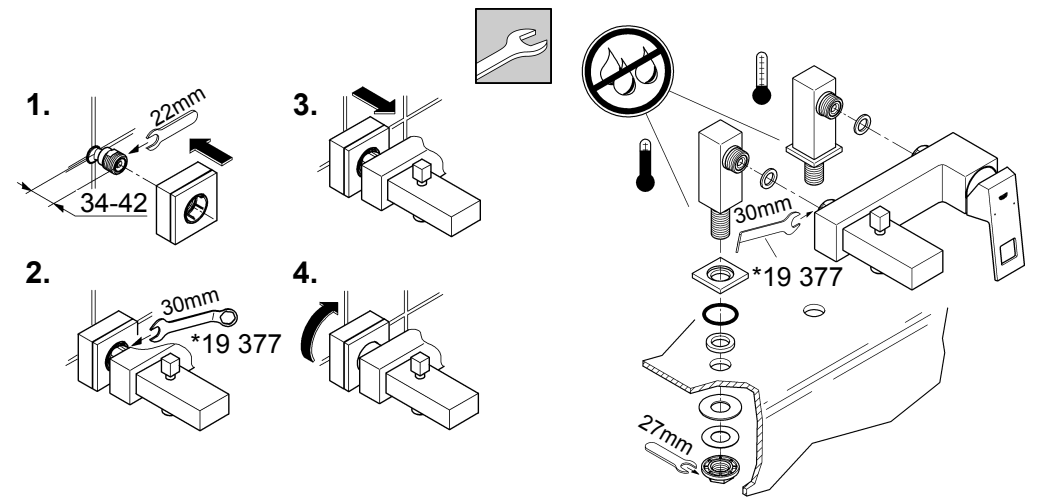

## Eurocube

Ⓕ .....1

ⒼⒷ .....1

Design &amp; Quality Engineering GROHE Germany

99.864.031/ÄM 223119/10.11

**GROHE**  
ENJOY WATER®

23 280

23 143