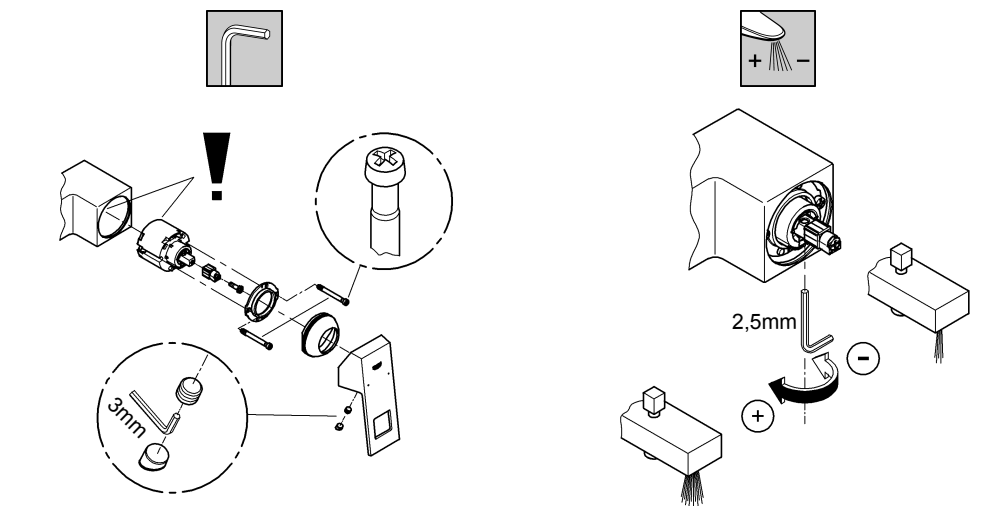

## Eurocube

Ⓕ .....1

ⒼⒷ .....1

Design &amp; Quality Engineering GROHE Germany

99.864.031/ÄM 223119/10.11

**GROHE**  
ENJOY WATER®

23 280

23 143