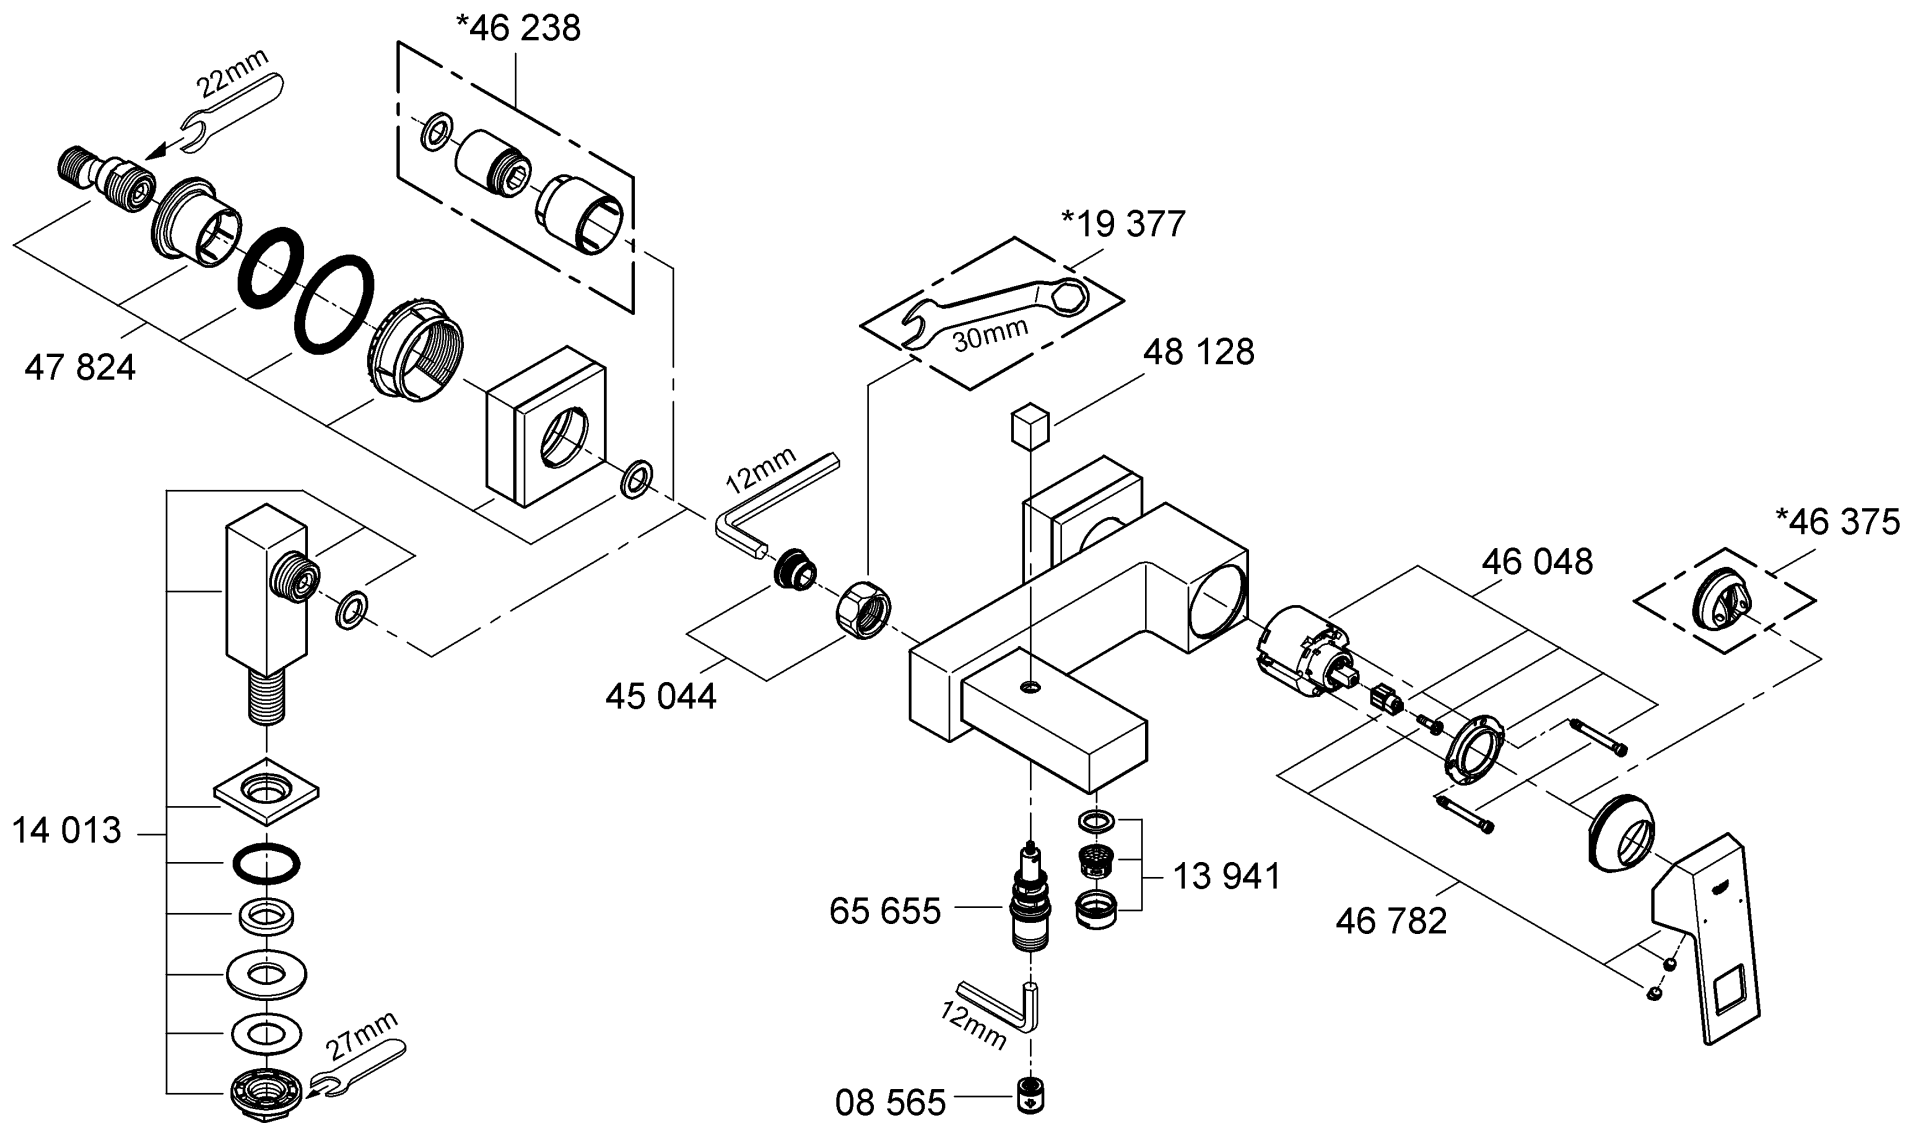

## Eurocube

Ⓕ .....1

ⒼⒷ .....1

Design &amp; Quality Engineering GROHE Germany

99.864.031/ÄM 223119/10.11

**GROHE**  
ENJOY WATER®

23 280

23 143