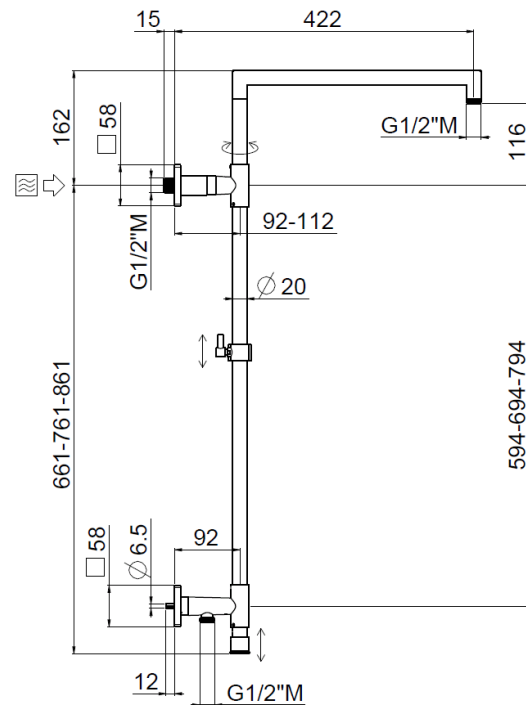

Square high wall outlet

Square high wall outlet, Inspectable MySlim shower head
30414/IA-A-CR

TECHNICAL INFORMATION

Turning shower column with adjustable mounting and articulated shower holder, high water connection integrated in the upper holder, diverter, column height adjustable with optional extension kit. MySlim square non-liming inspectable shower head 300x300 in chromed stainless steel. One jet square shower in Brass. PVC double anti-torsion flexible hose cm 150. Wheelbase 800 mm. CHROME

PICTURE

SPARE PARTS

FEATURES

Rain jet

Non-liming

adjustable telescopic shower column

double anti-torsion

TECHNICAL DRAWING