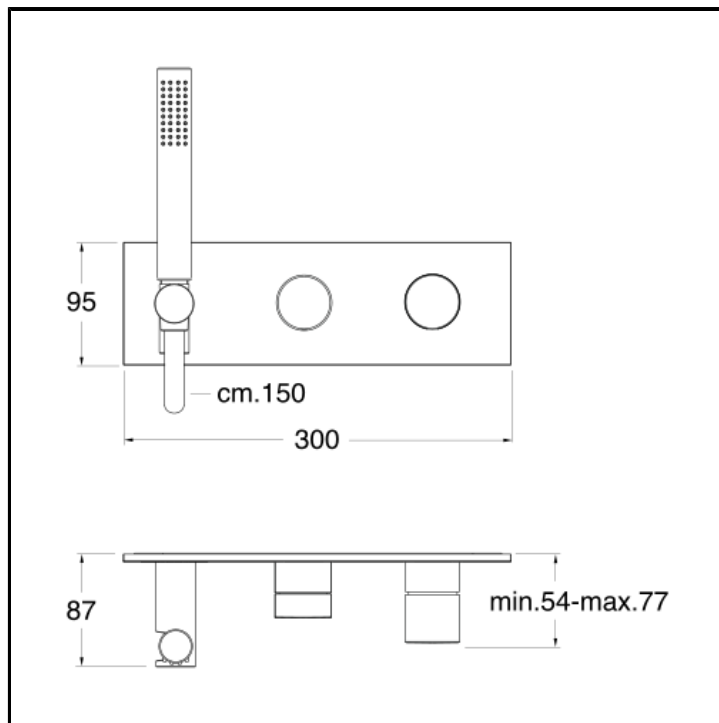

Bath/shower mixer external parts for CRICS100 (right side) - CRICS101 (left side) with 2 outlet diverter, anti-lime hand shower, LONG LIFE flexible hose

FINITURE

- White matt
- Chrome
- Black matt

INSTALLATION