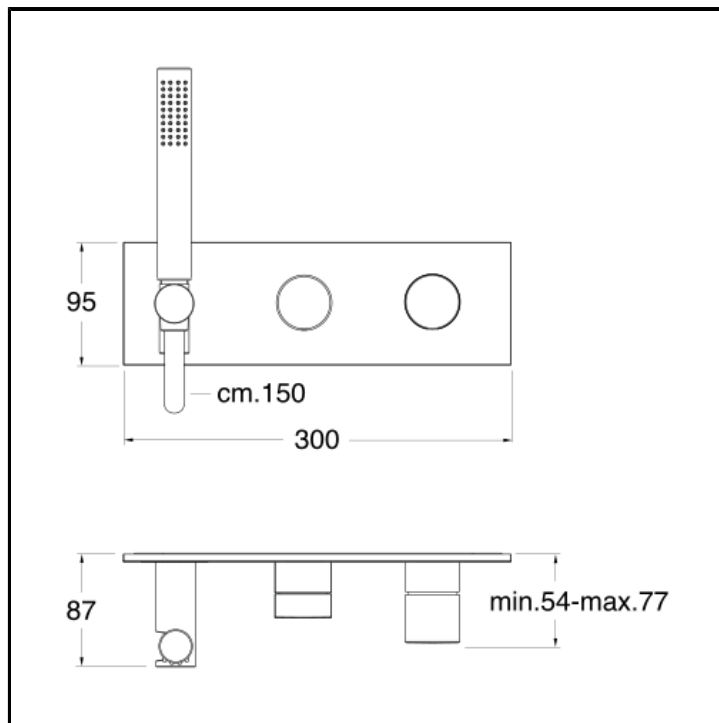

Bath/shower mixer external parts for CRICS100 (right side) - CRICS101 (left side) with 3 outlet diverter, anti-lime hand shower, LONG LIFE flexible hose