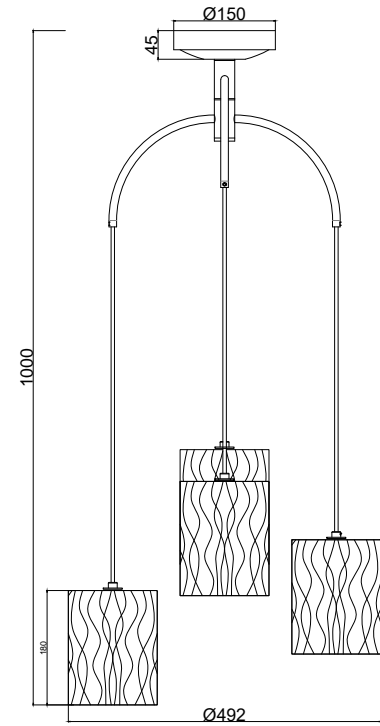

Instruction

MOD042PL-04BS

Model: MOD042PL-04BS
Collection: Modern
Series: Starfall

Pendant Lamps