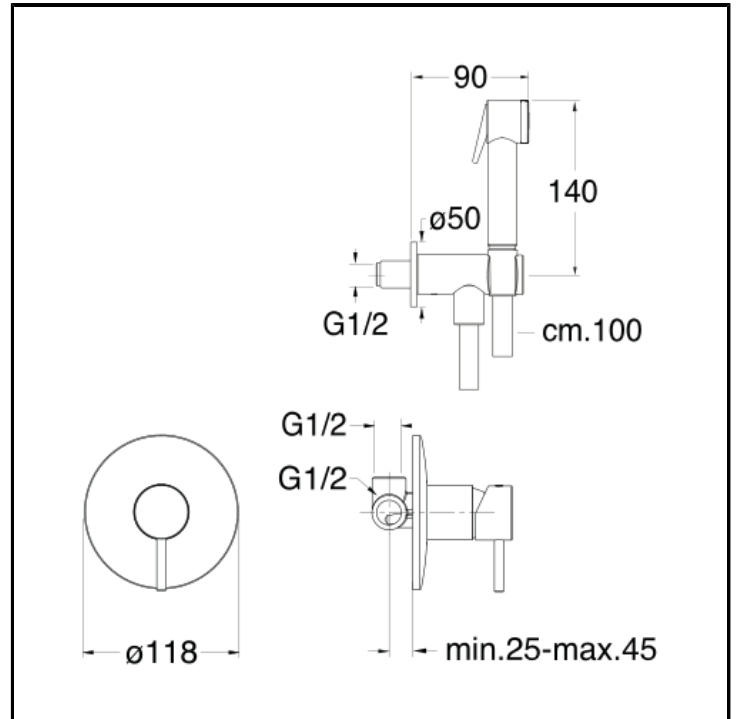

CRIWJ660

■ CRISTINA
RUBINETTERIE

WC/bidet mixer valve with douche handset, metal plate and wall mounted bracket with LONG LIFE flexible hose

FINITURE

 Chrome

COMMAND

- Monocontrol

INSTALLATION