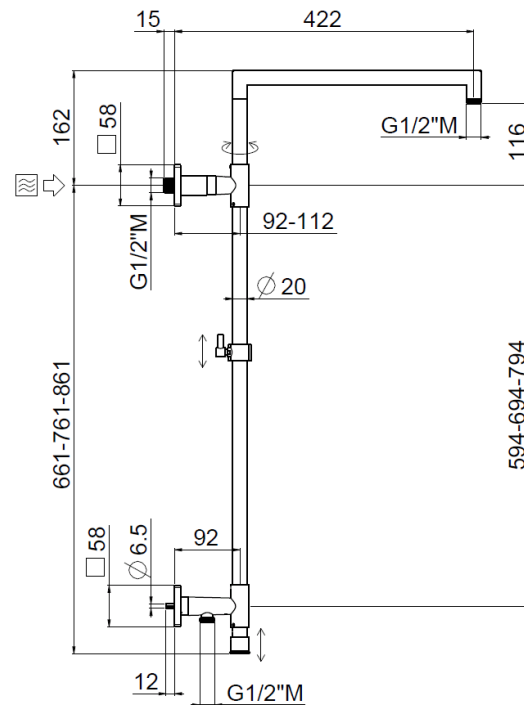

## TECHNICAL INFORMATION

Turning shower column with adjustable mounting and articulated shower holder, high water connection integrated in the upper holder, diverter, column height adjustable with optional extension kit. MySlim square non-liming inspectable shower head 300x300 in chromed stainless steel. One jet square shower in Brass. PVC double anti-torsion flexible hose cm 150. Wheelbase 600 mm. CHROME

## SPARE PARTS

## TECHNICAL DRAWING