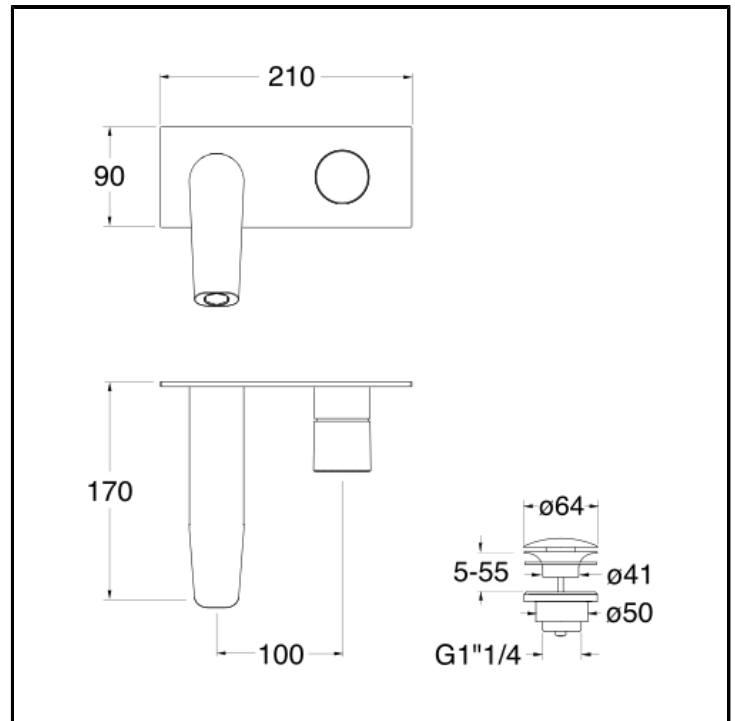

Wall mounted basin mixer REGULAR external parts for CRICS200 (right side) - CRICS201 (left side) with 1"1/4 Up&Down waste and metal plate