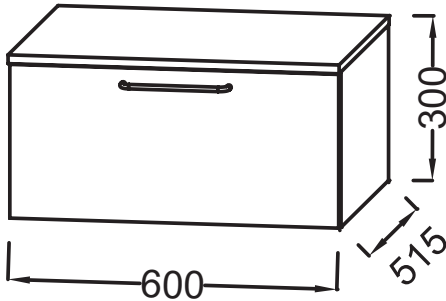

EB2537-R7

Collection: ODÉON RIVE GAUCHE

Finish*:

Main features:

Features

- DIMENSIONS: 60 x 0 x 0 cm
- MATERIAL: Lacquer or melamine
- NORMS AND REGULATION: NF
- VERSION: Bronze handle
- HANDLE : Attached wire handle
- FIXING: Installer selects fixings set according to wall support
- WEIGHT: 18.8 kg
- INSTALLATION TYPE: Wall-hung
- STORAGE TYPE: Drawer
- TYPE OF COORDINATING FURNITURE : Drawer unit
- INSIDE FINISH: Gris

Consumer benefits

- PRACTICAL: Additional storage solution
- SOUND COMFORT: Drawers equipped with a damper close system
- PERFECT FINISH: Wide choice of finishes

Technical drawing

Product Specification: Drawer unit 60 cm, 1 drawer, bronze wire handle. EB2537-R7. Collection: ODÉON RIVE GAUCHE. DIMENSIONS: 60 x 0 x 0 cm. WEIGHT: 18.8 kg. MATERIAL: Lacquer or melamine. INSTALLATION TYPE: Wall-hung. NORMS AND REGULATION: NF. STORAGE TYPE: Drawer. VERSION: Bronze handle. TYPE OF COORDINATING FURNITURE : Drawer unit. HANDLE : Attached wire handle. INSIDE FINISH: Gris. FIXING: Installer selects fixings set according to wall support.