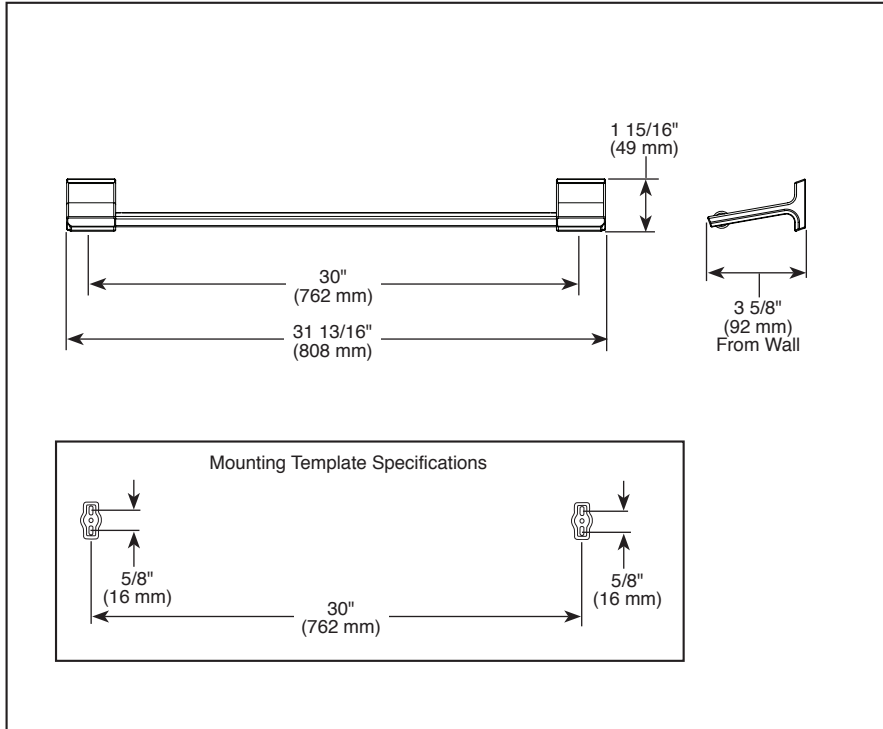

## ACCESSORIES

- Pivotal™ Bath Collection
- 30" Towel Bar

79930▲

Submitted Model No.: \_\_\_\_\_

Specific Features: \_\_\_\_\_

▲ Designate Proper Finish Suffix

### STANDARD SPECIFICATIONS:

- Wood blocking is preferable behind all wall surfaces. If wood blocking is not available, the following fasteners are suggested: Tile/Masonry-Plastic or lead Anchors Plaster/drywall-Toggle bolts.
- Mounting hardware and mounting template included with product.