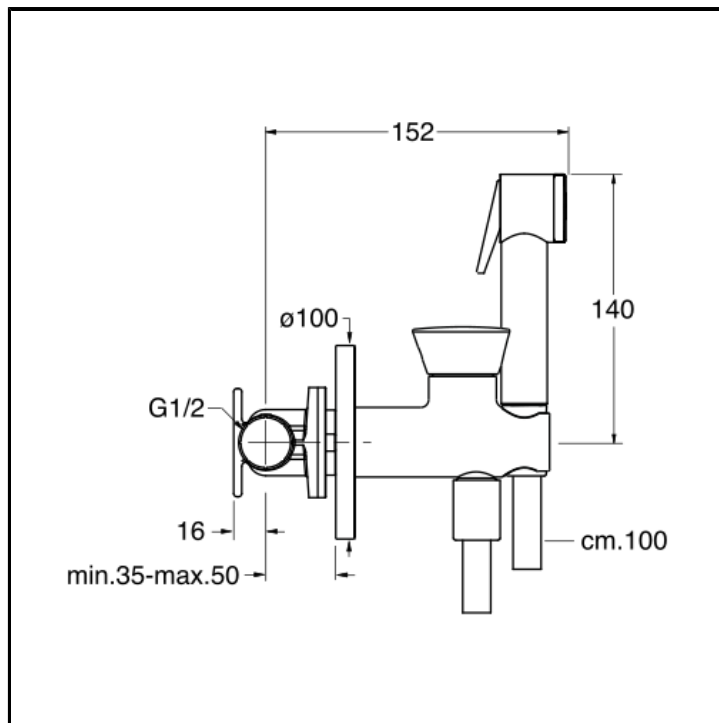

# CRIWJ673

WC/bidet progressive mixer valve with integrated douche handset holder and LONG LIFE flexible hose