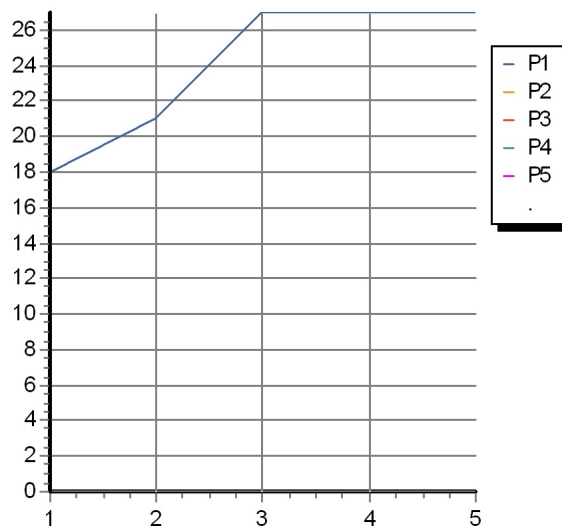

## SHOWER

Z94200

Disegno Complessivo / Overall Drawing

## SHOWER

Z94200 Portate / Flowrates (lt/min)

PRESSIONE PRESSURE	1 BAR	2 BAR	3 BAR	4 BAR	5 BAR
SOFFIONE SHOWER HEAD <i>P1</i>	18	21	27	27	27
<i>P2</i>					
<i>P3</i>					
<i>P4</i>					
<i>P5</i>					

## SHOWER

Z94200 Pesì e Misure / Weights and Sizes

Peso ( Kg ) Weight ( lb )	15,74 ( Kg )	34,70 ( lb )
Volume test ( dc3 ) - ( in3 )	39,73 ( dc3 )	2424,47 ( in3 )
h ( mm ) - ( in )	124,00 ( mm )	4,88 ( in )
L1 ( mm ) - ( in )	566,00 ( mm )	22,28 ( in )
L2 ( mm ) - ( in )	566,00 ( mm )	22,28 ( in )