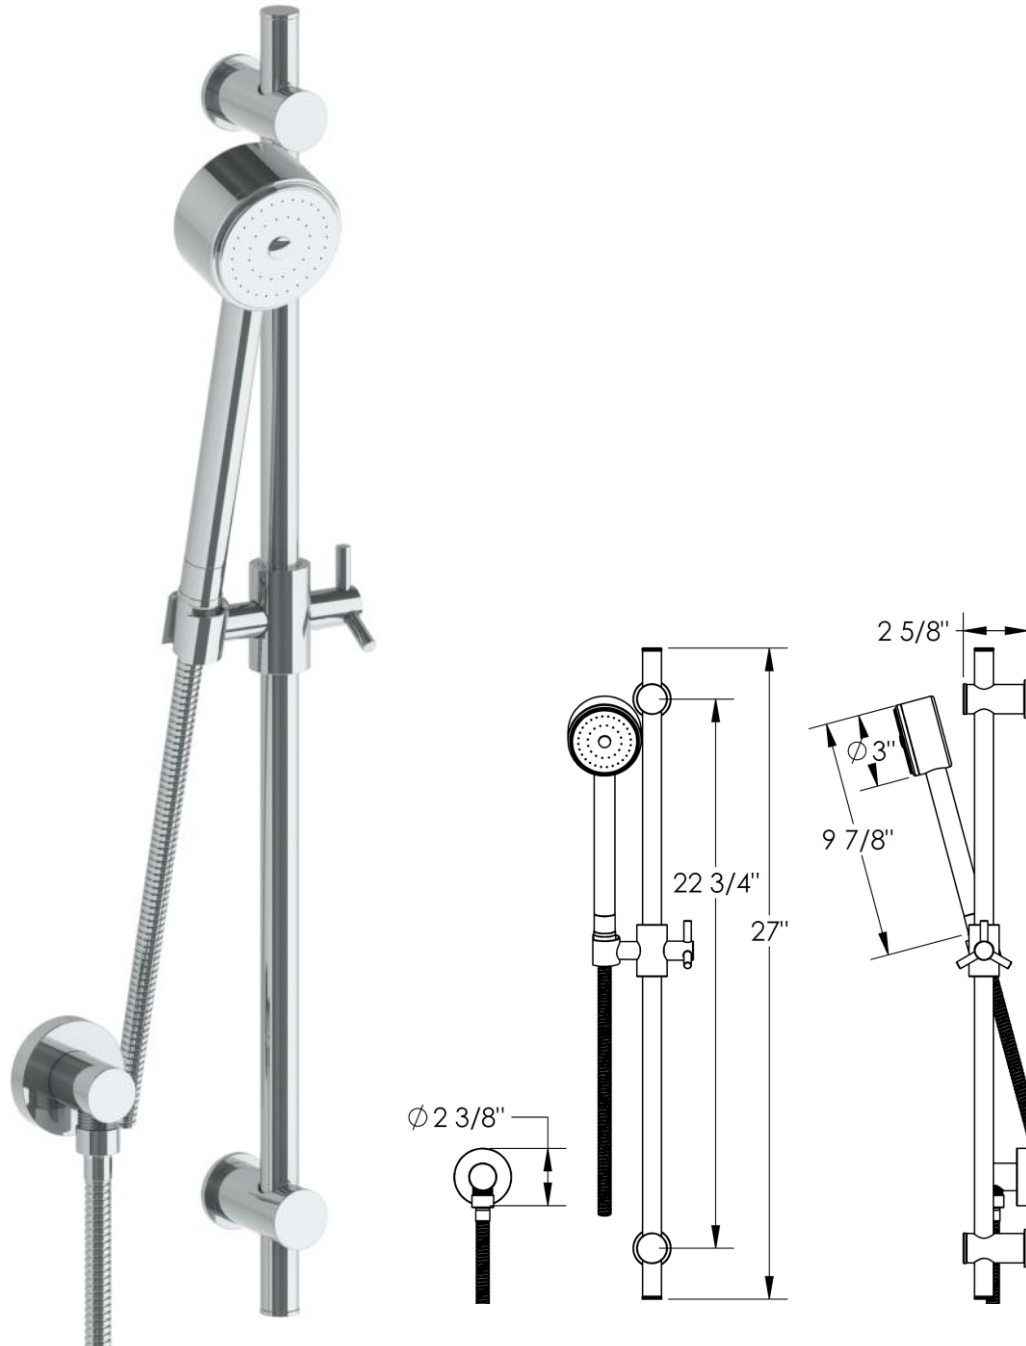

23-HSPB2
Positioning Bar Shower Kit

Meets the applicable requirements of ASME A112.18.1-2005/CSA B125.1-05, entitled "Plumbing Supply Fittings"

WATERMARK DESIGNS 1/29/2018

350 Dewitt Ave Brooklyn NY 11207 USA T 718 257 2800 F 718 257 2144 info@watermark-designs.com