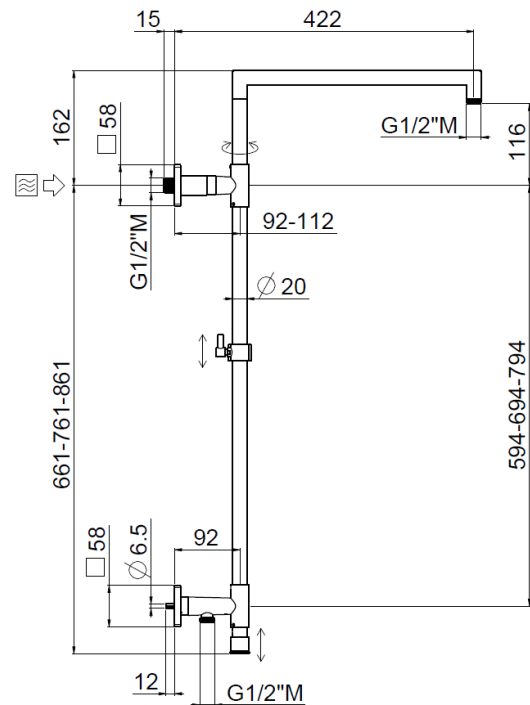

Square high wall outlet

Square high wall outlet, MySlim shower head
32416/IA-A-CR

TECHNICAL INFORMATION

Turning shower column with adjustable mounting and articulated shower holder, high water connection integrated in the upper holder, diverter, column height adjustable with optional extension kit. MySlim square non-liming shower head 240x240 in stainless steel. One jet square shower in ABS. PVC double anti-torsion flexible hose cm 150. Wheelbase 700 mm. CHROME

FEATURES

Rain jet

Non-liming

adjustable telescopic shower column

double anti-torsion

PICTURE

SPARE PARTS

TECHNICAL DRAWING