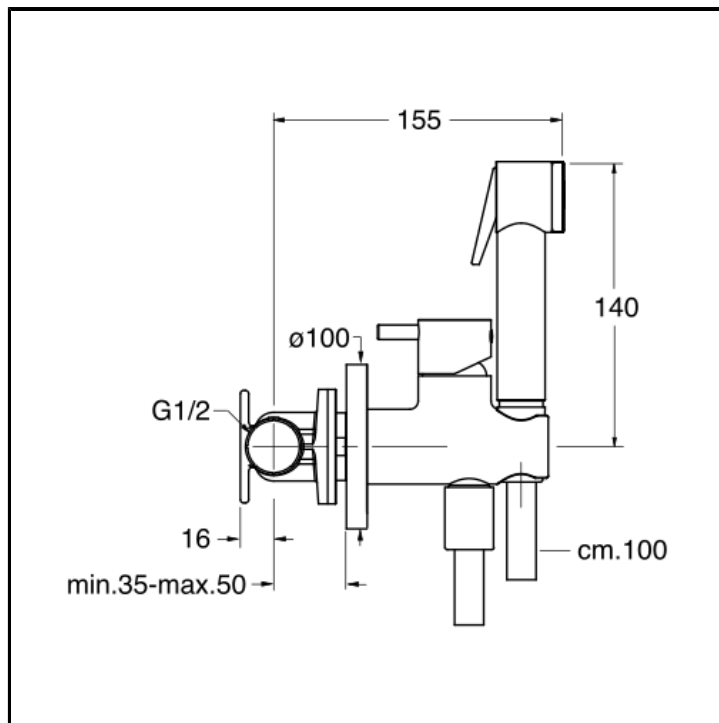

CRIWJ676

WC/bidet mixer valve with integrated douche handset holder and LONG LIFE flexible hose

FINITURE

- White matt
- Chrome
- Polished black chrome
- Brushed black chrome
- PVD polished gold brass
- PVD brushed gold brass
- Brushed stainless steel AISI
- Polished metallic
- Brushed metallic
- Black matt
- Yellow gold oro
- PVD polished rose gold
- PVD brushed rose gold