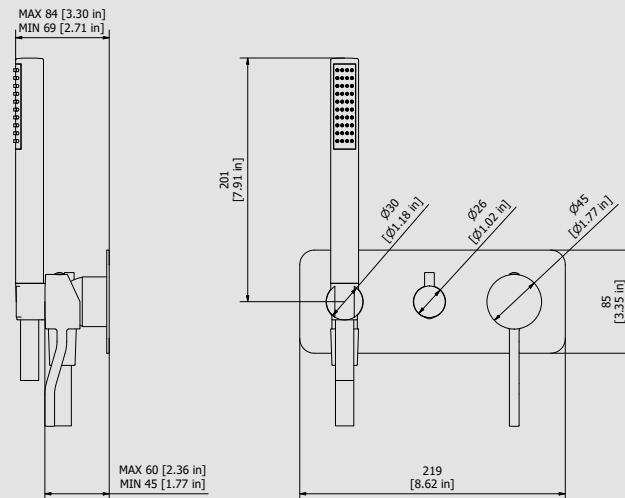

### EKU314

Description

**Exposed parts for manual wall mixer with three ways with shower kit. Built-in to be purchased separately INC314.**

Box Dimensions

**370x270x80 mm**

Weight

**1.9 kg**

Finishes

Dimensions

Cartridge

**Ø35 ceramic cartridge**

Threaded fitting

Aerator

Flow Rate (+/-10%)

**1 BAR**  
9.5 l/m

**2 BAR**  
13.4 l/m