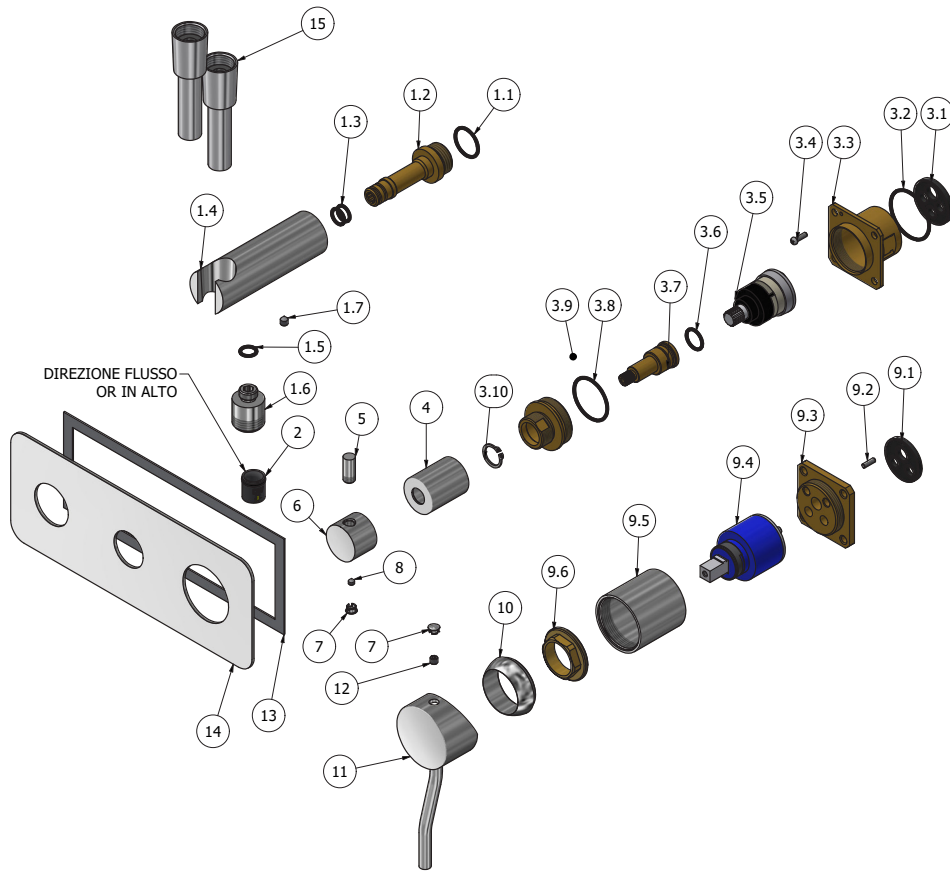

Dimensions

Cartridge

**Ø35 ceramic cartridge**

Threaded fitting

Aerator

Flow Rate (+/-10%)

**1 BAR**  
9.5 l/m

**2 BAR**  
13.4 l/m

**3 BAR**  
16.9 l/m

Production

**Main body is a machined from a solid pieces**

Material

**BRASS**  
According to CuZn42 (CW510L)  
Max Lead content: 0.2%

WE ARE IB

Parts list			
ELEM.	CODE	DESCRIPTION	QTÀ
1	CPSUPCCXN_1	Handshower support Ø30 L95	1
1.1	AQ0004640	OR 18.77x1.78 NBR 70 SH	1
1.2	AS0013051	Bayonet coupling G1/2" M H64.9	1
1.3	AQ0004180	OR 9.25x1.78 NBR 70 SH	2
1.4	AC0013053	Hand shower's support Ø30 L94.8	1
1.5	AQ0001340	OR 8.73x1.78 NBR 70 SH	1
1.6	AC0013052	Reduction G1/2" M M12x1 M H20.5	1
1.7	AQ0014670	Grubscrew M5x6 cone point	1
2	AQ0013247	Flow reduction+CV Ø15 4L	1
3	CPDEV3VCCXN_1	Preassembled diverter three ways	1
3.1	AQ0015686	Rubber Ø32 H4	1
3.2	AQ0008026	OR 33.05x1.78 NBR 70 SH	1
3.3	AS0013047	Insert 47x47x32	1
3.4	AQ0012206	Inox screw M3x10	1
3.5	AQ0014857	Diverter cartridge 3 outlets 180°	1
3.6	AQ0004610	OR 12.42x1.78 NBR 70 SH	1
3.7	AS0013048	Rod Ø17.9 H42.4	1
3.8	AQ0010597	OR 28.3x1.78 NBR 70 SH	1
3.9	AS0013050	Junction M32x1 M22x1 H23	1
3.10	AQ0015748	Seeger ring Ø14 H1	1
4	AC0013054	Ring Ø26 M22x1 F H33	1
5	AC0007092	Handle knob M8 H19	1
6	AC0011372	Diverter's knob Ø26 H20	1
7	AQ0006650	Plug cover Ø7	2
8	AQ0001082	Grubscrew M4x4 cone point	1
9	CPIN206CC-19	Mixer 47x47 x recessed	1
9.1	AQ0015684	Gasket Ø31 H3.5 Ø7 Ø7.5	1
9.2	AQ0015357	Grubscrew M3x10 flat point	1
9.3	AS0013040	Insert 47x47 H11 M37x1.5	1
9.4	AQ0004095	Ceramic cartridge Ø35 9x9 (K35A)	1
9.5	AC0010445	Ring for recessed shower mixer	1
9.6	AQ0001040	Cartridge ring nut M37x1.5 H9	1
10	AQ0003630	Cartridge ring nut cover M37x1.5	1
11	AQ0009475	Kusasi zamak lever Ø45 L125	1
12	AQ0009541	Grubscrew M5x4 flat point	1
13	AQ0014142	Rubber packing double-sided tape 200x75x8x1	1
14	AQ0014139	Plate 219x85x2	1
15	AQ0010066	Supreme chromalux flexible hose	1
16	AQ0012085	Hand shower stilo Ø23 H196	1