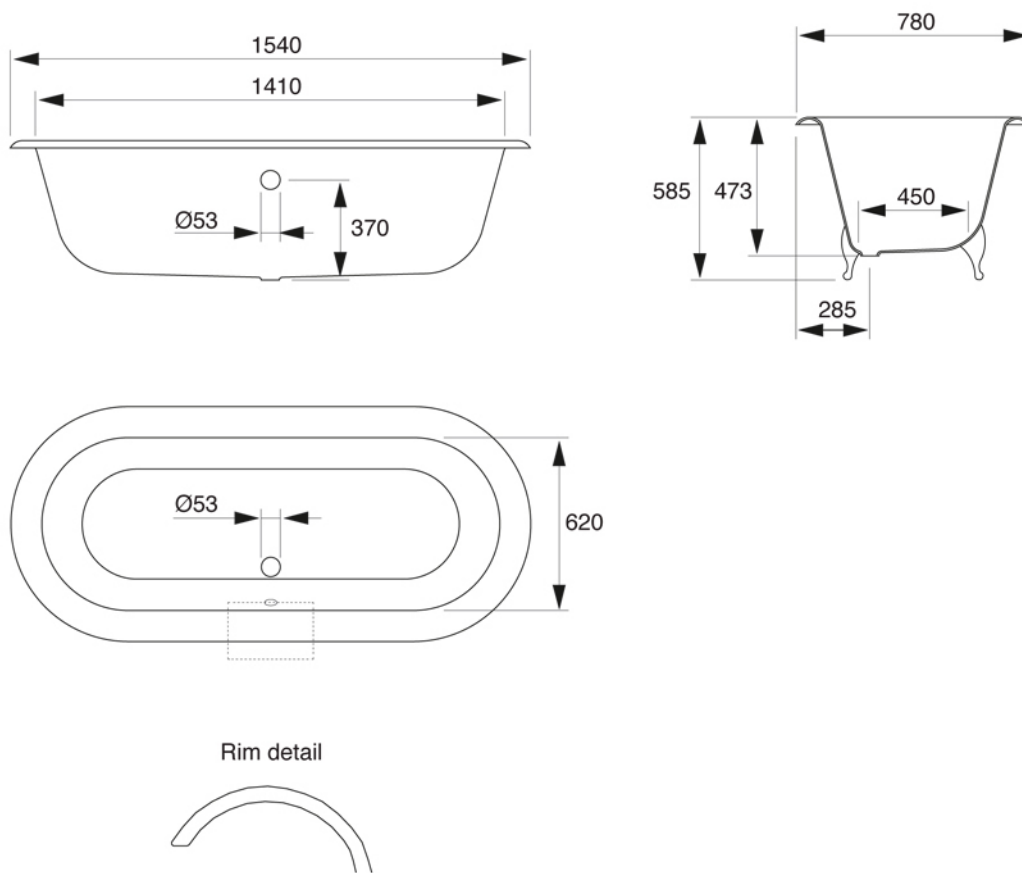

Feet model	A (mm)	B (mm)
Ball & Claw	1080	380
Flower	1030	330

CAST IRON BATHTUB Collection	
Code	Description
9153 9154	<p><b>Cast iron bathtub 1700x780 (Kg. 129 - Lt. 190)</b></p> <p>Without taps holes, external unfinished</p> <p>With taps holes, external unfinished</p>

**GH**  
GENTRY HOME

Verona - Italy  
tel. +39 045 8006917  
fax. +39 045 8020111  
gentry-home.com

CAST IRON BATHTUB Collection	
Code	Description
9130	<b>Cast iron bathtub 1540x780 &lt;br&gt;(kg. 113 - Lt. 170)</b> Without taps holes, external unfinished
103	<b>External painting</b> External painting White
105	External painting RAL
106	Gold leaf decoration
107	Silver leaf decoration

Verona - Italy  
 tel. +39 045 8006917  
 fax. +39 045 8020111  
 gentry-home.com

Ball and Claw

Flower

CAST IRON BATHTUB Collection	
Code	Description
9168 9171 9169-C 9170-I/N/O/OR 9170-B/ND/R	<b>Ball&amp;Claw cast iron feet</b> Unfinished White Chrome Incalux, Nickel, Dark Gold, Rose Gold Bronze, Dark Nickel, Copper
9196 9199 9197-C 9198-I/N/O/OR 9198-B/ND/R	<b>Flower cast iron feet</b> Unfinished White Chrome Incalux, Nickel, Dark Gold, Rose Gold Bronze, Dark Nickel, Copper

Verona - Italy  
 tel. +39 045 8006917  
 fax. +39 045 8020111  
 gentry-home.com

CAST IRON BATHTUB Collection	
Code	Description
0190-C 0191-I/N/O/OR 0191-B/ND/R	<p><b>Exposed bath waste with drain stopper chain and overflow with exposed pipes for floor connector and siphon</b></p> <p>Chrome            Incalux, Nickel, Dark Gold, Rose Gold            Bronze, Dark Nickel, Copper</p>