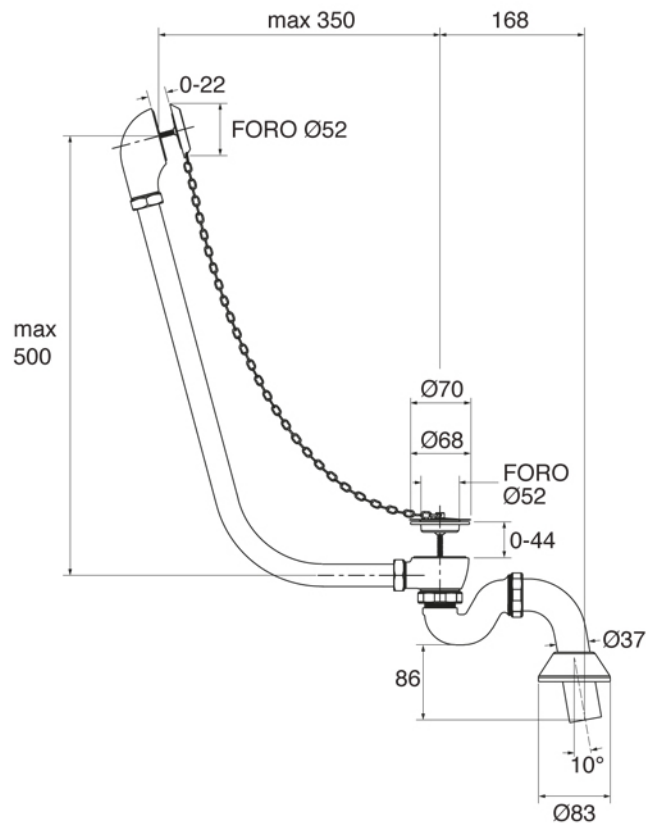

Feet model	A (mm)	B (mm)
Ball & Claw	1080	380
Flower	1030	330

CAST IRON BATHTUB Collection	
Code	Description
9153 9154	<p><b>Cast iron bathtub 1700x780 (Kg. 129 - Lt. 190)</b></p> <p>Without taps holes, external unfinished</p> <p>With taps holes, external unfinished</p>

Verona - Italy  
 tel. +39 045 8006917  
 fax. +39 045 8020111  
 gentry-home.com

Ball and Claw

Flower

CAST IRON BATHTUB Collection	
Code	Description
9168 9171 9169-C 9170-I/N/O/OR 9170-B/ND/R	<b>Ball&amp;Claw cast iron feet</b> Unfinished White Chrome Incalux, Nickel, Dark Gold, Rose Gold Bronze, Dark Nickel, Copper
9196 9199 9197-C 9198-I/N/O/OR 9198-B/ND/R	<b>Flower cast iron feet</b> Unfinished White Chrome Incalux, Nickel, Dark Gold, Rose Gold Bronze, Dark Nickel, Copper

Verona - Italy  
 tel. +39 045 8006917  
 fax. +39 045 8020111  
 gentry-home.com

CAST IRON BATHTUB Collection	
Code	Description
0190-C 0191-I/N/O/OR 0191-B/ND/R	<p><b>Exposed bath waste with drain stopper chain and overflow with exposed pipes for floor connector and siphon</b></p> <p>Chrome            Incalux, Nickel, Dark Gold, Rose Gold            Bronze, Dark Nickel, Copper</p>