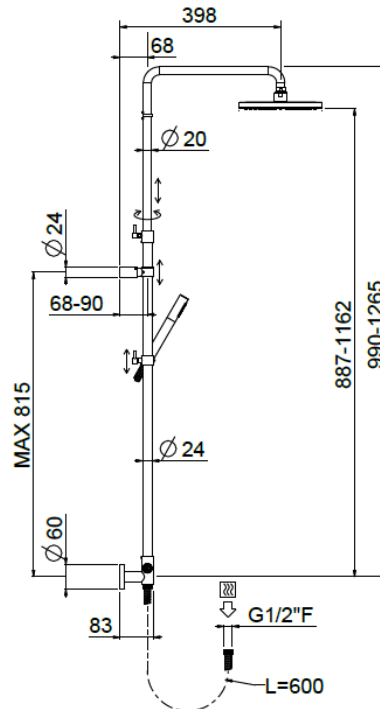

Bridge telescopic exposed

Bridge telescopic exposed, Stick shower head
32679X/ED-CRX

TECHNICAL INFORMATION

Bridge turning shower column with adjustable mounting with articulated shower holder, external holder with flexible hose cm 60, adjustable upper holder and diverter. Non-liming inspectable round shower head Ø300 in chromed stainless steel. ABS non-liming inspectable one jet round shower. PVC smooth double anti-torsion flexible hose cm 150. CHROME

Flow rate:

? Doccia o soffione?

PICTURE

SPARE PARTS

FEATURES

Rain jet

Non-liming

adjustable
telescopic shower
column

double anti-
torsion

TECHNICAL DRAWING

FINISHINGS