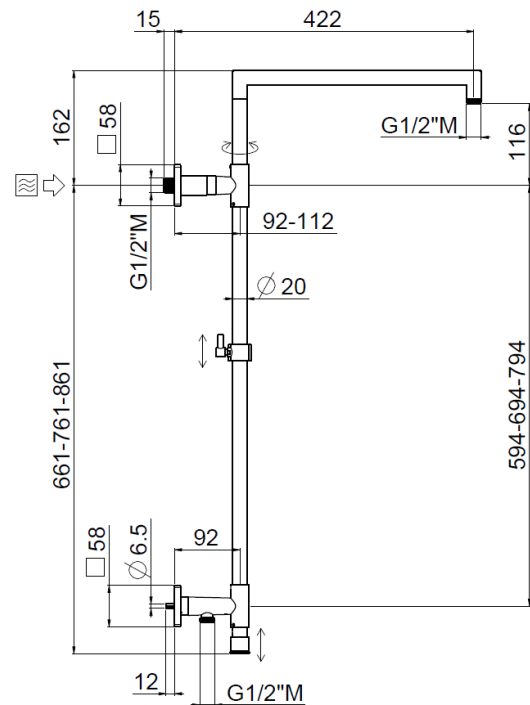

Square high wall outlet

Square high wall outlet, MySlim shower head
32417/IA-A-CR

TECHNICAL INFORMATION

Turning shower column with adjustable mounting and articulated shower holder, high water connection integrated in the upper holder, diverter, column height adjustable with optional extension kit. MySlim square non-liming shower head 300x300 in stainless steel. One jet square shower in ABS. PVC double anti-torsion flexible hose cm 150. Wheelbase 800 mm. CHROME

FEATURES

Rain jet

Non-liming

adjustable telescopic shower column

double anti-torsion

PICTURE

SPARE PARTS

TECHNICAL DRAWING