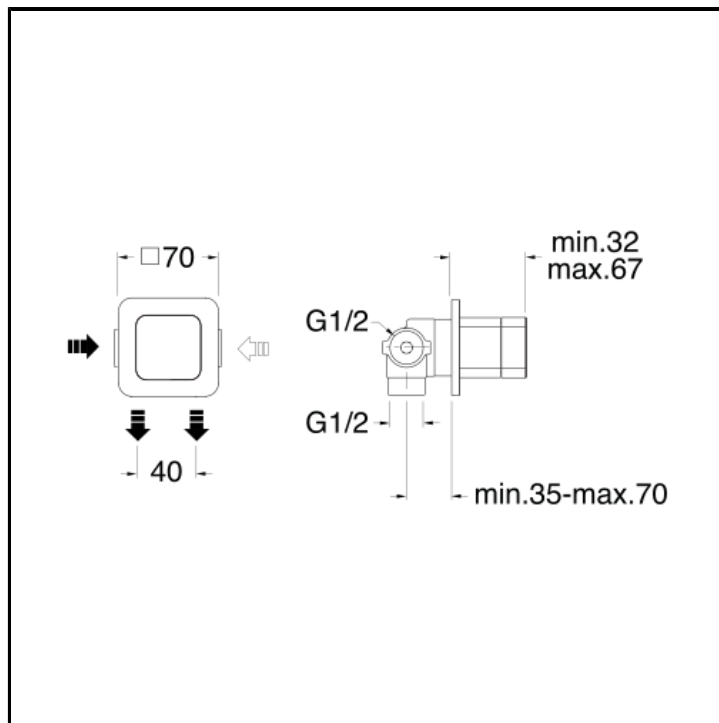

CRIQS683

Complete concealed 2 outlet diverter kit with metal plate

FINITURE

-  White matt
-  Chrome
-  Polished black chrome
-  Brushed black chrome
-  Polished metallic
-  Brushed metallic
-  Black matt
-  PVD polished rose gold
-  PVD brushed rose gold