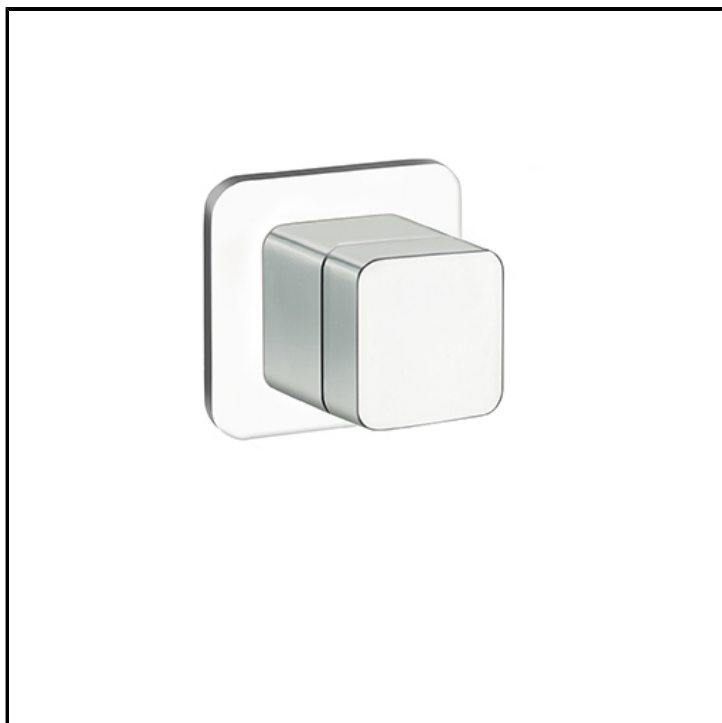

CRIQS683

Complete concealed 2 outlet diverter kit with metal plate

FINITURE

-  White matt
-  Chrome
-  Polished black chrome
-  Brushed black chrome
-  Polished metallic
-  Brushed metallic
-  Black matt
-  PVD polished rose gold
-  PVD brushed rose gold

INSTALLATION

- Wall

TPOLOGY

-

ENVIRONMENT

- Bathroom