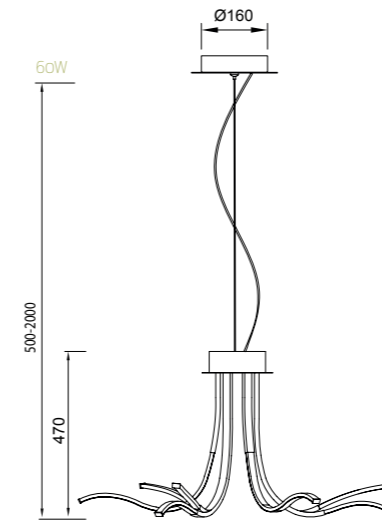

Plafón - Ceiling Lamp

Plata Cromo - Silver Chrome
Dimable - Dimmable

6106

LED 80W 3000K 6400lm/incl