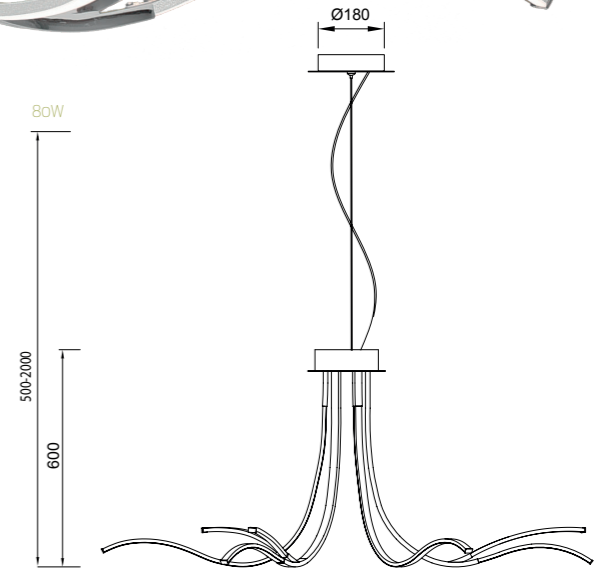

*CÓRINTO, designed by José Ignacio Ballester, is a collection that presents elements with smooth and harmonious strokes, insinuating forms and silhouettes based on the primary architectural shapes, simplifying them to the extreme. Elements in different formats that transmit the power of the ledcontrolled-light by means of its intensity regulators, which provide a delicate atmosphere. It may smooth sober and overdecorated spaces with its presence, as a perfect alternative which illuminates while decorating.  
CORINTO, your new classic ...*

Corinto

**Plafón - Ceiling Lamp**

Plata Cromo - Silver Chrome  
Dimable - Dimmable

**6105**

LED 60W 3000K 4800lm/incl

**Plafón - Ceiling Lamp**

Plata Cromo - Silver Chrome  
Dimable - Dimmable

**6106**

LED 80W 3000K 6400lm/incl

Corinto

**Aplique - Wall Lamp**

Plata Cromo - Silver Chrome

**6107**

LED 12W 3000K 960lm/incl

**Pie De Salón - Floor Lamp**

Plata Cromo - Silver Chrome