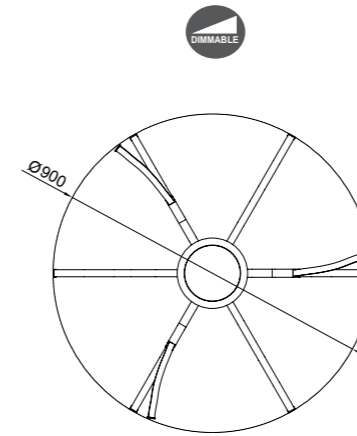

Plafón - Ceiling Lamp

Plata Cromo - Silver Chrome
Dimable - Dimmable

6106

LED 80W 3000K 6400lm/incl