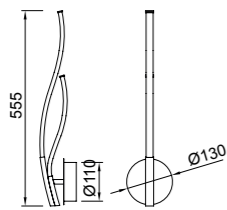

LED 80W 3000K 6400lm/incl

Corinto

**Aplique - Wall Lamp**

Plata Cromo - Silver Chrome

**6107**

LED 12W 3000K 960lm/incl

**Pie De Salón - Floor Lamp**

Plata Cromo - Silver Chrome