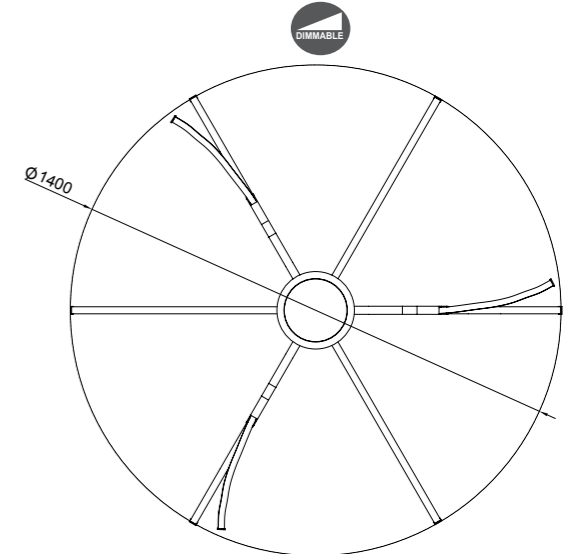

Plafón - Ceiling Lamp

Plata Cromo - Silver Chrome
Dimable - Dimmable

6106

LED 80W 3000K 6400lm/incl