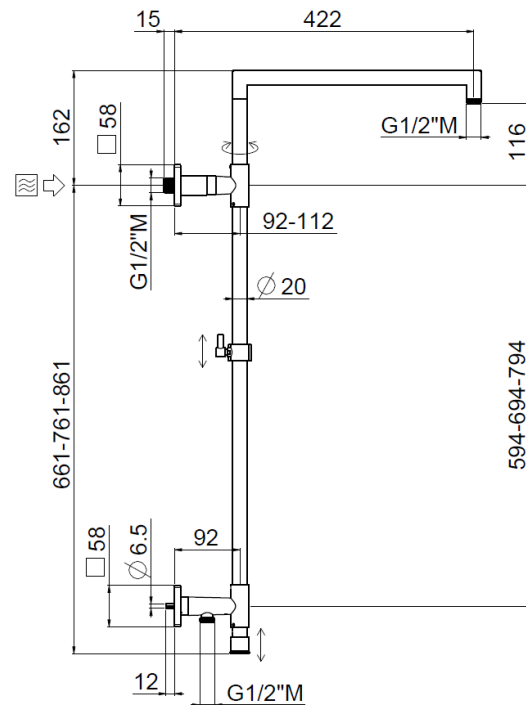

Square high wall outlet

Square high wall outlet, MySlim shower head
30416/IA-A-CR

TECHNICAL INFORMATION

Turning shower column with adjustable mounting and articulated shower holder, high water connection integrated in the upper holder, diverter, column height adjustable with optional extension kit. MySlim square non-liming shower head 240x240 in stainless steel. One jet square shower in brass. PVC double anti-torsion flexible hose cm 150. Wheelbase 700 mm. CHROME

PICTURE

SPARE PARTS

FEATURES

Rain jet

Non-liming

adjustable telescopic shower column

double anti-torsion

TECHNICAL DRAWING