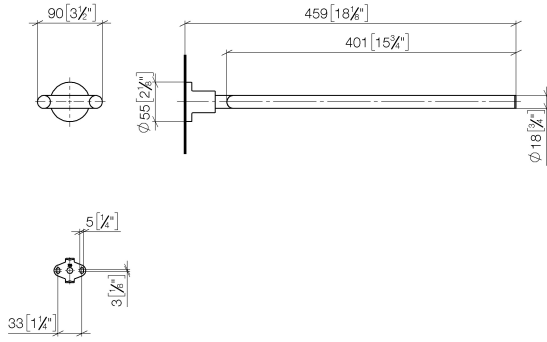

83 210 892

- width 90mm
- height 55 mm
- rosette Ø 55 mm
- 460mm projection

	Brushed Bronze	83 210 892-42
	Chrome	83 210 892-00
	Brushed Platinum	83 210 892-06
	Platinum	83 210 892-08
	Dark Chrome	83 210 892-19
	Brushed Durabronze (23kt Gold)	83 210 892-28
	Matte Black	83 210 892-33
	Brushed Champagne (22kt Gold)	83 210 892-46
	Champagne (22kt Gold)	83 210 892-47
	Brushed Chrome	83 210 892-93
	Brushed Dark Platinum	83 210 892-99

83 210 892

mm [inches]

83 210 892

Product version from 4/1/2024

Parts for other
finishes can be found
here: [Chrome](#)

TARA Towel bar in two parts non-swivel - Brushed Bronze

TARA

83 210 892

Spare parts list

Product version from 4/1/2024

No.	Item Number	Name	Quantity used	Delivery time
	90 17 89 554 00-42	holder	6	30