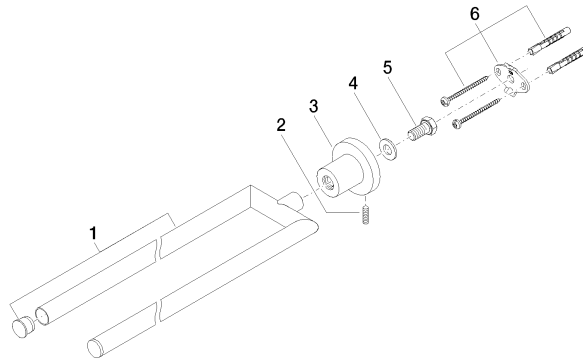

83 210 892

- width 90mm
- height 55 mm
- rosette Ø 55 mm
- 460mm projection

	Brushed Bronze	83 210 892-42
	Chrome	83 210 892-00
	Brushed Platinum	83 210 892-06
	Platinum	83 210 892-08
	Dark Chrome	83 210 892-19
	Brushed Durabronze (23kt Gold)	83 210 892-28
	Matte Black	83 210 892-33
	Brushed Champagne (22kt Gold)	83 210 892-46
	Champagne (22kt Gold)	83 210 892-47
	Brushed Chrome	83 210 892-93
	Brushed Dark Platinum	83 210 892-99

83 210 892

mm [inches]

83 210 892

Product version from 4/1/2024

Parts for other
finishes can be found
here: [Chrome](#)

TARA Towel bar in two parts non-swivel - Brushed Bronze

TARA

83 210 892

Spare parts list

Product version from 4/1/2024

No.	Item Number	Name	Quantity used	Delivery time
	90 17 89 554 00-42	holder	6	30