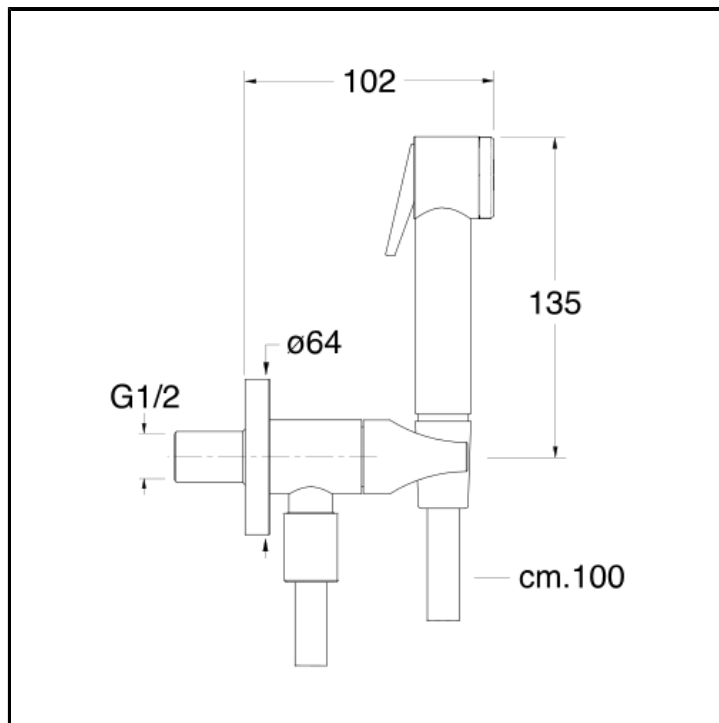

WC/bidet douche handset and wall mounted bracket with LONG LIFE flexible hose

FINITURE

- White matt
- Chrome
- Polished black chrome
- Brushed black chrome
- Polished metallic
- Brushed metallic
- Black matt
- Yellow gold oro
- PVD polished rose gold
- PVD brushed rose gold