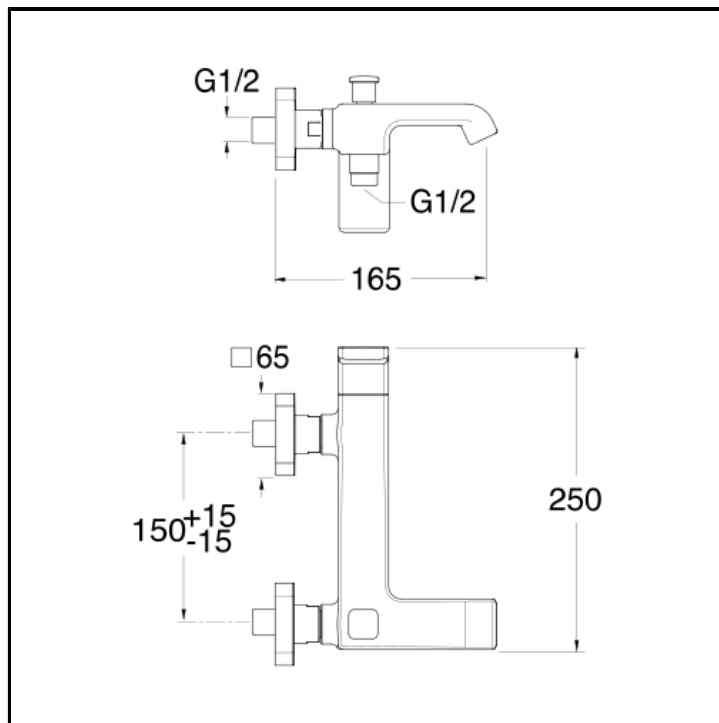

CRIQS107

External bath mixer

FINITURE

- White matt
- Chrome
- Polished black chrome
- Brushed black chrome
- Polished metallic
- Brushed metallic
- Black matt
- PVD polished rose gold
- PVD brushed rose gold

CHARACTERISTICS

-

COMMAND

- Monocontrol

INSTALLATION

- Wall

TPOLOGY

-