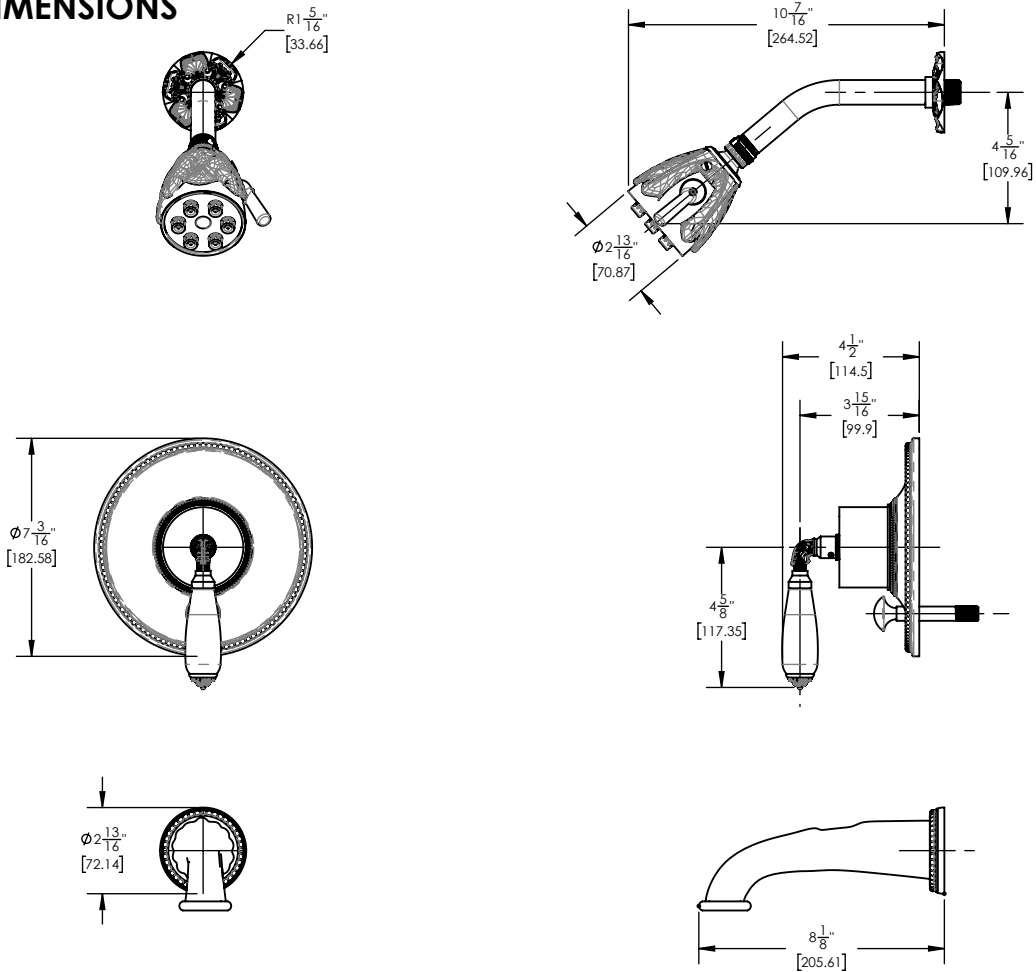

PB2338C

■ **PRODUCT FEATURES**

- Style: Traditional
- Collection: Valencia
- Temperature Controlled By Pressure Balance
- Black Marble Lever Handle
- 
- 

■ **TECHNICAL DETAILS**

Access Hole Diameter: 5"  
 Handle Turn Angle: 115°  
 Spout Reach: 8 1/8"  
 Connection Type: Female 1/2" NPT Connection  
 Installation Type: Wall Mounted  
 Primary Material: Brass  
 Valve Material: Ceramic  
 Shower Flow Restriction: 1.8 gpm  
 Spout Flow Restriction: Full Flow  
 Water Pressure Maximum: 85 PSI  
 Water Pressure Minimum: 20 PSI  
 Water Pressure Recommended: 60 PSI

■ **PRODUCT DIMENSIONS**

[www.phylrich.com](http://www.phylrich.com)

1261 Logan Avenue, Costa Mesa, California 92626.  
 Phone: 714.361.4800 Fax: 714.617.3120

**CODES & STANDARDS**

ASME A112.181/ CSA B1251, ASME 112.18.2/ CSA B125.2, ANSI NSF, CEC