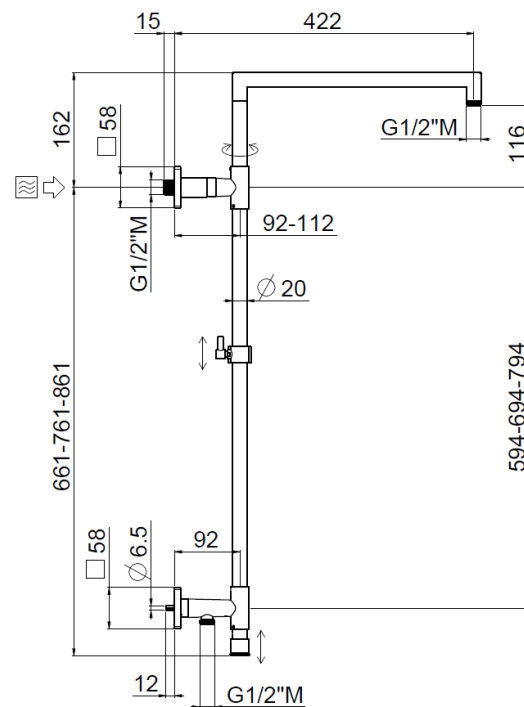

SPARE PARTS

TECHNICAL DRAWING