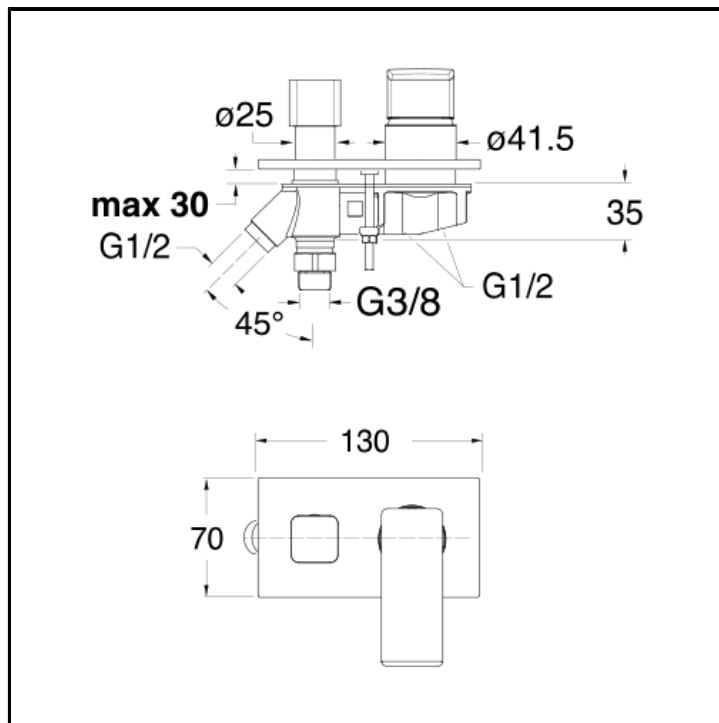

# CRIQS129

Deck mounted bath mixer with 2 outlet diverter and metal plate

## INSTALLATION

- Tub edge