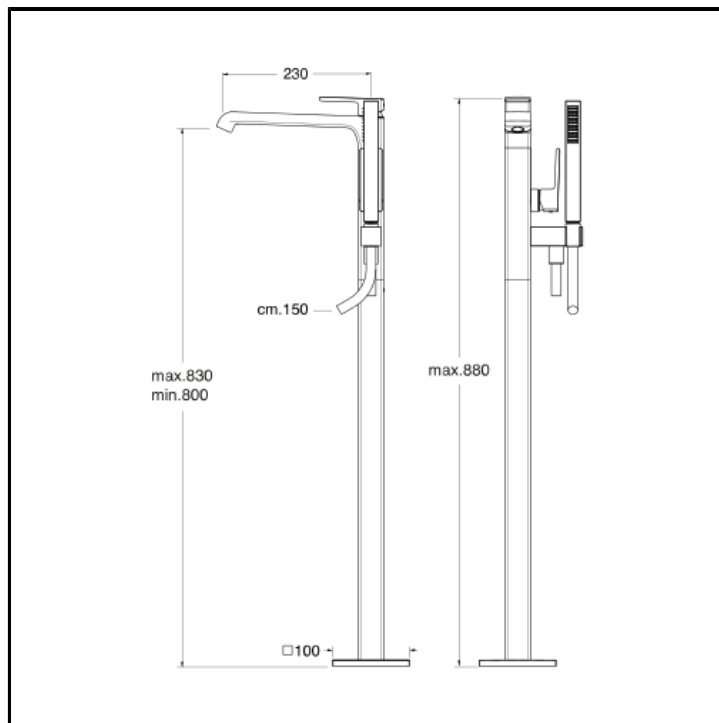

Floor mounted bath mixer external parts for CRICS290 with LONG LIFE flexible hose and anti-lime hand shower with independent mixing

FINITURE

- White matt
- Chrome
- Polished black chrome
- Brushed black chrome
- Polished metallic
- Brushed metallic
- Black matt
- PVD polished rose gold
- PVD brushed rose gold

CHARACTERISTICS

-

COMMAND

- Monocontrol

INSTALLATION

- Floor

TPOLOGY

-