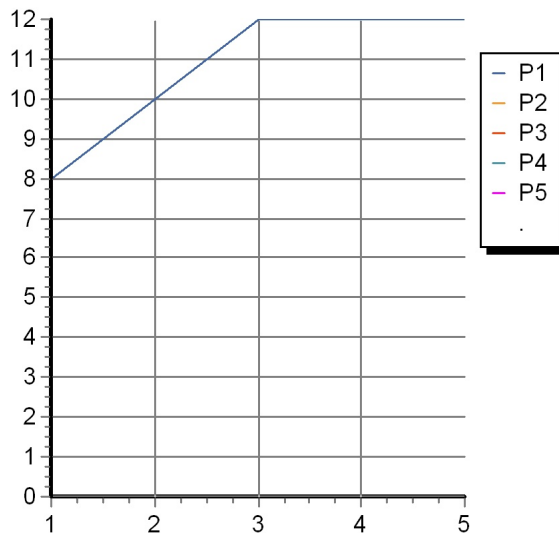

## SHOWER

Z94163

Disegno Complessivo / Overall Drawing

## SHOWER

Z94163

Portate / Flowrates (lt/min)

PRESSIONE PRESSURE	1 BAR	2 BAR	3 BAR	4 BAR	5 BAR
SOFFIONE SHOWER HEAD <i>P1</i>	8	10	12	12	12
<i>P2</i>					
<i>P3</i>					
<i>P4</i>					
<i>P5</i>					

## SHOWER

Z94163

Pesi e Misure / Weights and Sizes

Peso ( Kg ) Weight ( lb )	3,15 ( Kg )	6,94 ( lb )
Volume test ( dc3 ) - ( in3 )	8,96 ( dc3 )	546,77 ( in3 )
h ( mm ) - ( in )	52,00 ( mm )	2,05 ( in )
L1 ( mm ) - ( in )	410,00 ( mm )	16,14 ( in )
L2 ( mm ) - ( in )	420,00 ( mm )	16,54 ( in )