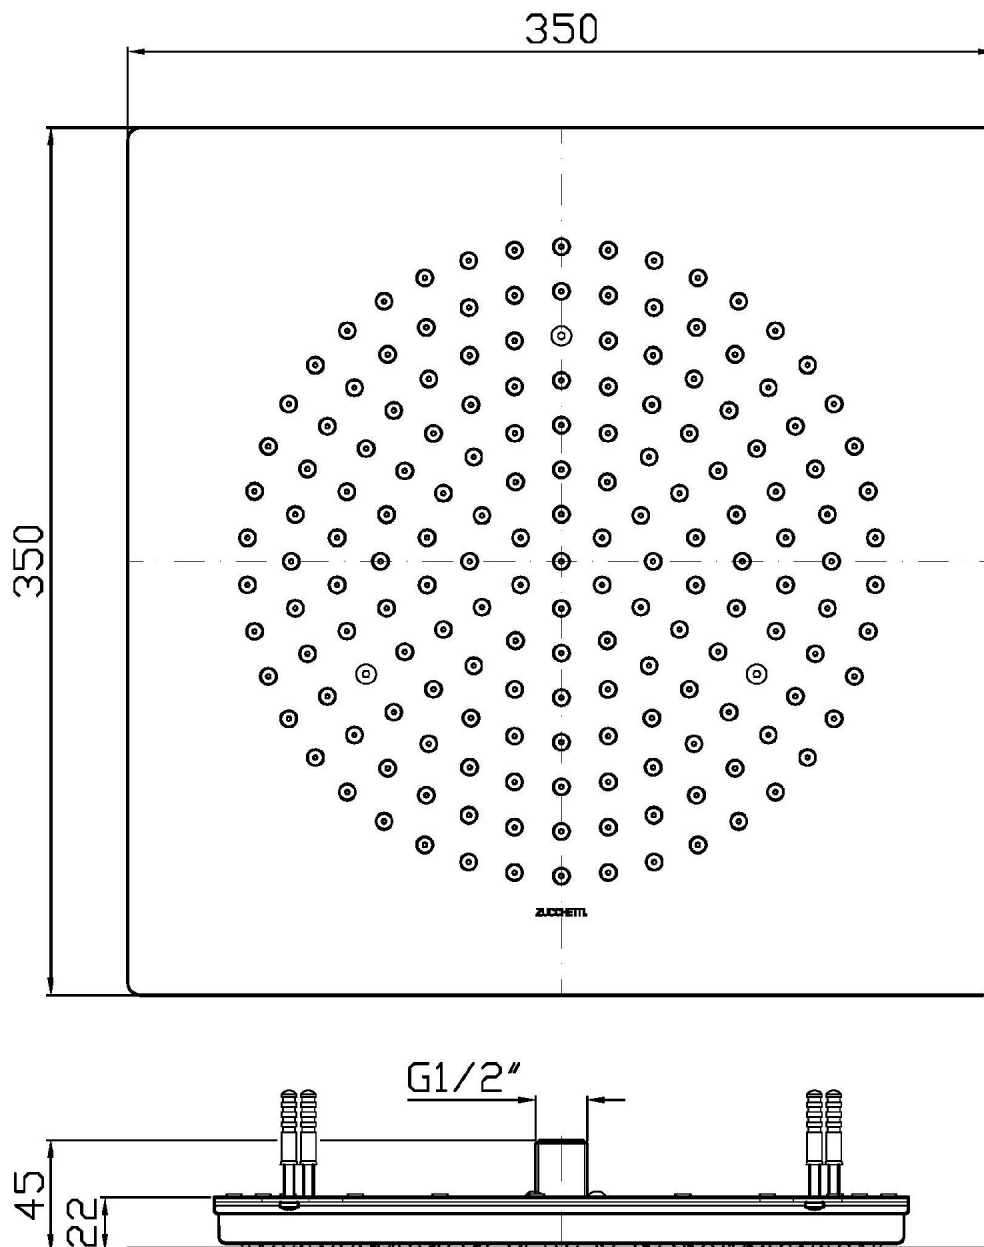

SHOWER

Z94163

Disegno Complessivo / Overall Drawing