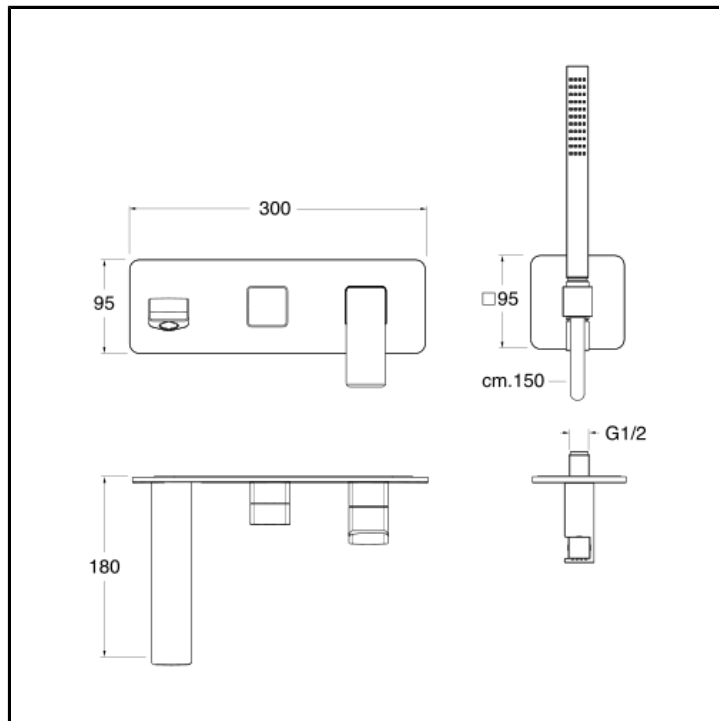

CRIQS102

Bath/shower mixer external parts for CRICS100 (right side) - CRICS101 (left side) with 2 outlet diverter, LONG LIFE flexible hose, anti-lime hand shower and metal plate

FINITURE

- White matt
- Chrome
- Polished black chrome
- Brushed black chrome
- Polished metallic
- Brushed metallic
- Black matt
- PVD polished rose gold
- PVD brushed rose gold

CHARACTERISTICS

-
-

COMMAND

- Monocontrol

INSTALLATION

- Wall

TYPOLOGY

-
-